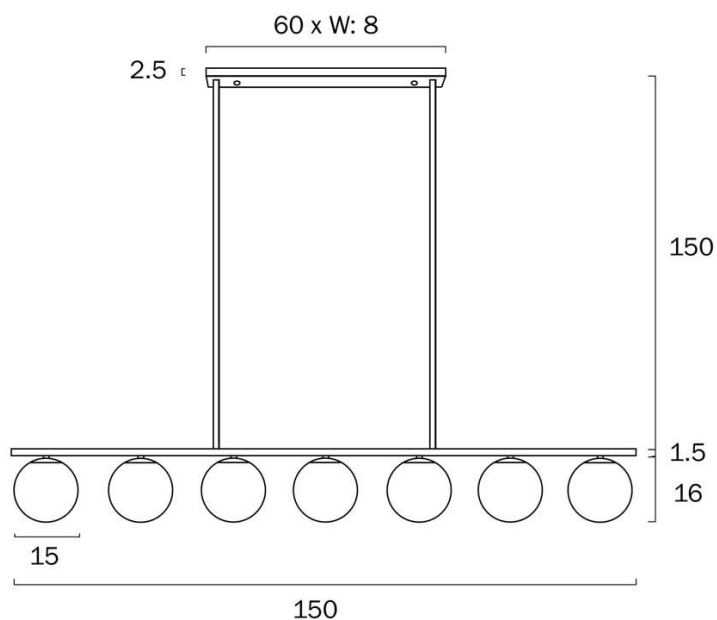

Globe Type	E27
Globe / Light Source qty	7
Globe / Light Source included	No
Electrical Protection	CLASS I - HIGH VOLTAGE, EARTH REQUIRED
IP rating	IP20
Lead and Plug	No
Approvals	RCM
Box Contents	Basic mounting screws,Instruction
Installation Required	Yes (by Licensed Electrician only)
Care Instructions	Do not use strong liquid cleaners,Wipe clean with a dry cloth
Replacement Warranty	*3 Years

Barcode

GTIN 9329501060124

Image -dimensions