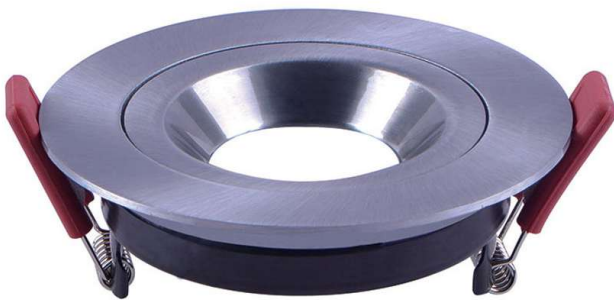

Image -dimensions

Last modification 2022-11-06

MDL-603-WH
9329501038307

Module MDL 603 Twist-On System 90mm Cut-Out Gimble Frame

Overview

Family name	Module
Categories	Downlights
Mounting	Recess
Features	Tiltable
Usage	Indoor Lighting,Trade Selection

Color / Material

Fixture Color	White
Fixture Material	Aluminium

Size

Fixture Diameter (cm)	11.0
Fixture Height (cm)	3.5
Cut Out	9

Specification

Globe / Light Source qty	1
Globe / Light Source included	No
Insulation class	IC-4
IP rating	IP20
Approvals	RCM
Box Contents	Instruction
Installation Required	Yes (by Licensed Electrician only)
Care Instructions	Do not use strong liquid cleaners,Wipe clean with a dry cloth
Replacement Warranty	*5 Years

Barcode

GTIN	9329501038307