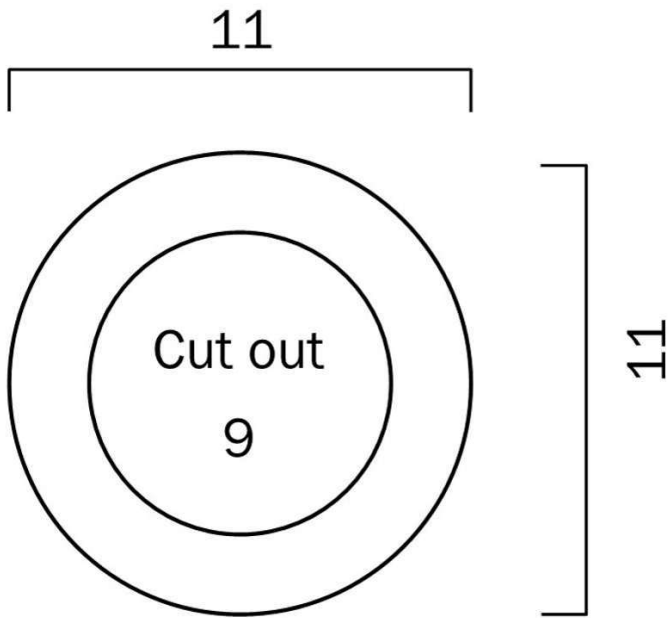

Image -dimensions

Last modification 2022-11-06

MDL-603-NK
9329501038321

Module MDL 603 Twist-On System 90mm Cut-Out Gimble Frame

Overview

Family name	Module
Categories	Downlights
Mounting	Recess
Usage	Indoor Lighting,Trade Selection

Color / Material

Fixture Color	Nickel
Fixture Material	Aluminium

Size

Fixture Diameter (cm)	11.0
Fixture Height (cm)	3.5
Cut Out	9

Specification

Globe / Light Source qty	1
Globe / Light Source included	No
Insulation class	IC-4
IP rating	IP20
Approvals	RCM
Box Contents	Instruction
Installation Required	Yes (by Licensed Electrician only)
Care Instructions	Do not use strong liquid cleaners,Wipe clean with a dry cloth
Replacement Warranty	*5 Years

Barcode

GTIN	9329501038321