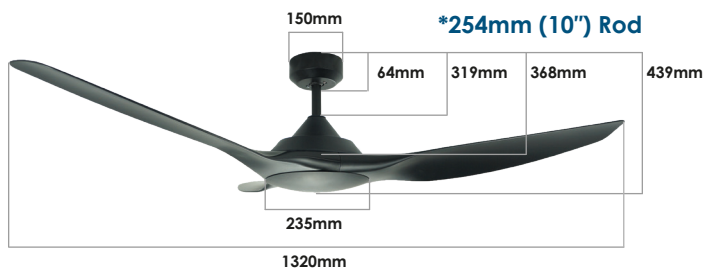

# RAVEN 52"

- BRUSHLESS DC MOTOR
- HIGH AIRFLOW
- WHISPER QUIET OPERATION
- QUICK BLADE ASSEMBLY
- 5 SPEED REMOTE WITH TIMER
- SUMMER/WINTER REVERSIBLE FROM REMOTE
- SUITABLE FOR INDOOR & COVERED OUTDOOR
- CCT, DIMMABLE 24W LED LIGHT KIT ADAPTABLE
- 6 YEAR WARRANTY (3 YEAR IN-HOME)
- NIGHT MODE SUPER LOW SPEED

## Features

Energy efficient DC motor

Quick blade assembly

ABS blades

16° blade pitch

28° adjustable canopy

Includes 5 speed remote

Remote features:  
 Summer/Winter  
 Time 2H/8H  
 Dimming function (if light kit added)

Includes 5" & 10" rods in box

6 year warranty (3years "in-home")

\*Supplied with: 127mm (5") Rod and 254mm (10") Rod