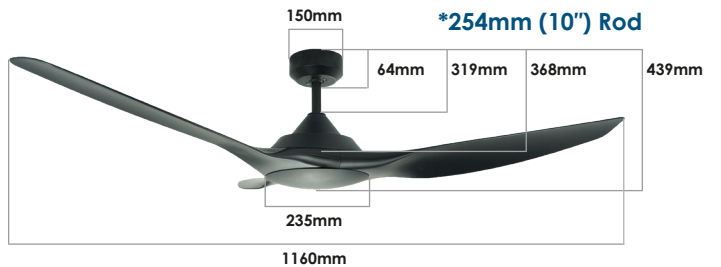

RAVEN 46"

- BRUSHLESS DC MOTOR
- HIGH AIRFLOW
- WHISPER QUIET OPERATION
- QUICK BLADE ASSEMBLY
- 5 SPEED REMOTE WITH TIMER
- SUMMER/WINTER REVERSIBLE FROM REMOTE
- SUITABLE FOR INDOOR & COVERED OUTDOOR
- CCT, DIMMABLE 24W LED LIGHT KIT ADAPTABLE
- 6 YEAR WARRANTY (3 YEAR IN-HOME)
- NIGHT MODE SUPER LOW SPEED

Features

Energy efficient DC motor

Quick blade assembly

ABS blades

16° blade pitch

28° adjustable canopy

Includes 5 speed remote

Remote features:
 Summer/Winter
 Time 2H/8H
 Dimming function (if light kit added)

Includes 5" & 10" rods in box

6 year warranty (3years "in-home")

*Supplied with: 127mm (5") Rod and 254mm (10") Rod

Available in:

46" (1160mm)

	Power	RPM	
Speed #1:	3w	80	
Speed #2:	6w	110	
Speed #3:	12w	150	
Speed #4:	18w	210	
Speed #5:	30w	250	