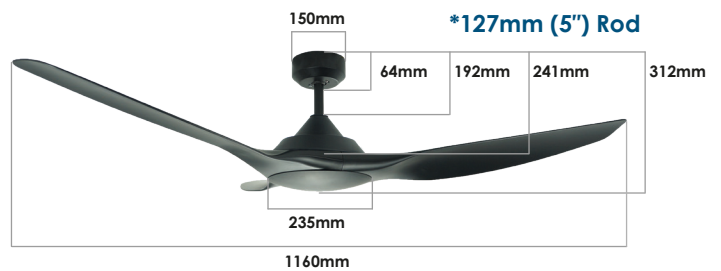

RAVEN 46"

- BRUSHLESS DC MOTOR
- HIGH AIRFLOW
- WHISPER QUIET OPERATION
- QUICK BLADE ASSEMBLY
- 5 SPEED REMOTE WITH TIMER
- SUMMER/WINTER REVERSIBLE FROM REMOTE
- SUITABLE FOR INDOOR & COVERED OUTDOOR
- CCT, DIMMABLE 24W LED LIGHT KIT ADAPTABLE
- 6 YEAR WARRANTY (3 YEAR IN-HOME)
- NIGHT MODE SUPER LOW SPEED

Features

Energy efficient DC motor

Quick blade assembly

ABS blades

16° blade pitch

28° adjustable canopy

Includes 5 speed remote

Remote features:
 Summer/Winter
 Time 2H/8H
 Dimming function (if light kit added)

Includes 5" & 10" rods in box

6 year warranty (3years "in-home")

*Supplied with: 127mm (5") Rod and 254mm (10") Rod

Available in:

46" (1160mm)

	Power	RPM	
Speed #1:	3w	80	
Speed #2:	6w	110	
Speed #3:	12w	150	
Speed #4:	18w	210	
Speed #5:	30w	250	