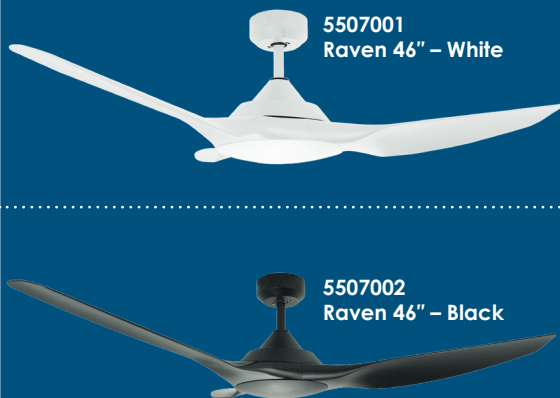

RAVEN 46"

- BRUSHLESS DC MOTOR
- HIGH AIRFLOW
- WHISPER QUIET OPERATION
- QUICK BLADE ASSEMBLY
- 5 SPEED REMOTE WITH TIMER
- SUMMER/WINTER REVERSIBLE FROM REMOTE
- SUITABLE FOR INDOOR & COVERED OUTDOOR
- CCT, DIMMABLE 24W LED LIGHT KIT ADAPTABLE
- 6 YEAR WARRANTY (3 YEAR IN-HOME)
- NIGHT MODE SUPER LOW SPEED

Features

Energy efficient DC motor

Quick blade assembly

ABS blades

16° blade pitch

28° adjustable canopy

Includes 5 speed remote

Remote features:
 Summer/Winter
 Time 2H/8H
 Dimming function (if light kit added)

Includes 5" & 10" rods in box

6 year warranty (3years "in-home")

*Supplied with: 127mm (5") Rod and 254mm (10") Rod

Available in:

46" (1160mm)

	Power	RPM	
Speed #1:	3w	80	
Speed #2:	6w	110	
Speed #3:	12w	150	
Speed #4:	18w	210	
Speed #5:	30w	250	