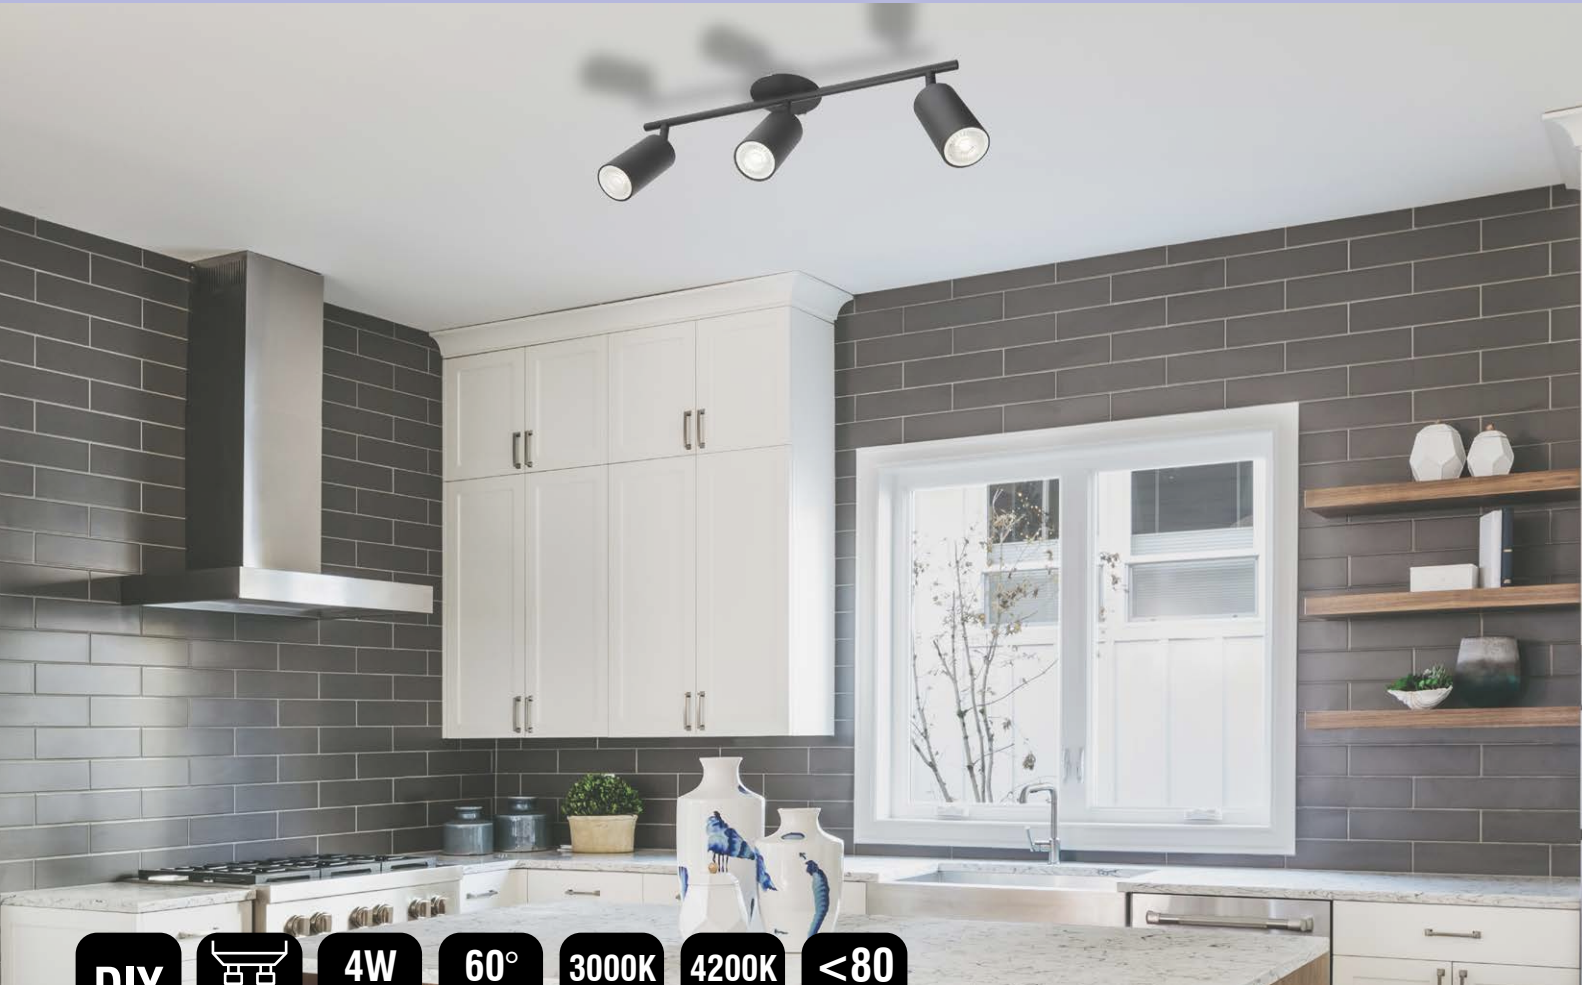

# LED GLOBES GU10, 4W

**DIY**  **4W**  
300LM **60°**  
BEAM SPREAD **3000K**  
WARM WHITE **4200K**  
COOL WHITE **<80**  
CRI (Ra)

← 21895 → ← 21710 →

**The durable and cost and energy efficient alternative to halogen spots, Brilliant GU10 LED Globes can be installed as replacements in existing indoor or outdoor fitting, maintaining their beautiful light beam for years and years to come.**

- Energy efficient, long lasting LED light source technology
- Available in Warm or Cool White
- 100% instant glow start up
- Non-dimmable
- Provides a 60 degree beam with up to 300 lumens of clear, crisp light from a 4W LED light source.
- Fits in most GU10 fittings.