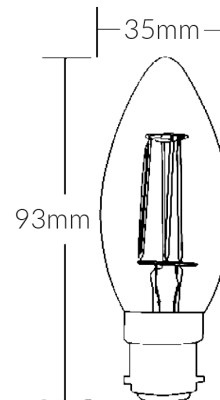

## Dimensional Drawings

*Photometric information available upon request.*

## Specifications

SKU	VBLC-4W-BC-DIM
Luminaire efficacy	86
EAN	9340994405544
Light Colour	Warm White
Wattage	4
Lumen output	345
CRI	80
Beam Angle	360
Base Type	B22
Width	35
Height	98
Lifespan	35000
Warranty	2
Dimmable	Dimmable
Lamp Type	LED
Box Qty	100
Kelvin	2700K