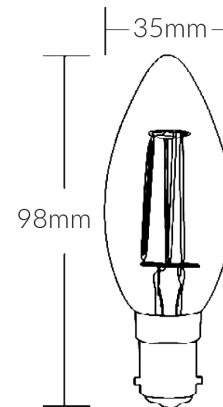

## Dimensional Drawings

*Photometric information available upon request.*

## Specifications

SKU	VBLC-4W-SBC-DIM
Luminaire efficacy	86
EAN	9340994405537
Light Colour	Warm White
Wattage	4
Lumen output	345
CRI	80
Beam Angle	360
Base Type	B15
Width	35
Height	98
Lifespan	35000
Warranty	2
Dimmable	Dimmable
Lamp Type	LED
Box Qty	100
Kelvin	2700K