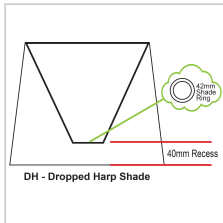

Primary Material	FABRIC
Supplier Code	OL91933
UPI	9324879219686
In The Box	1 x Shade
Warranty / Guarantee	1 Year Replacement Guarantee

Images

Unless stated, fittings do not include globes (bulbs). No representations are made as to the suitability of this product for your application. All fixed lights (other than DIY lights) should be installed by a licensed electrical contractor. Due to continuing product development, some specifications may change over time. Refer to our detailed Terms and Conditions, online at: www.oriel-lighting.com.au | Details and specifications are current at the time of printing, and with constant product development, subject to change.

(c) Oriel Lighting