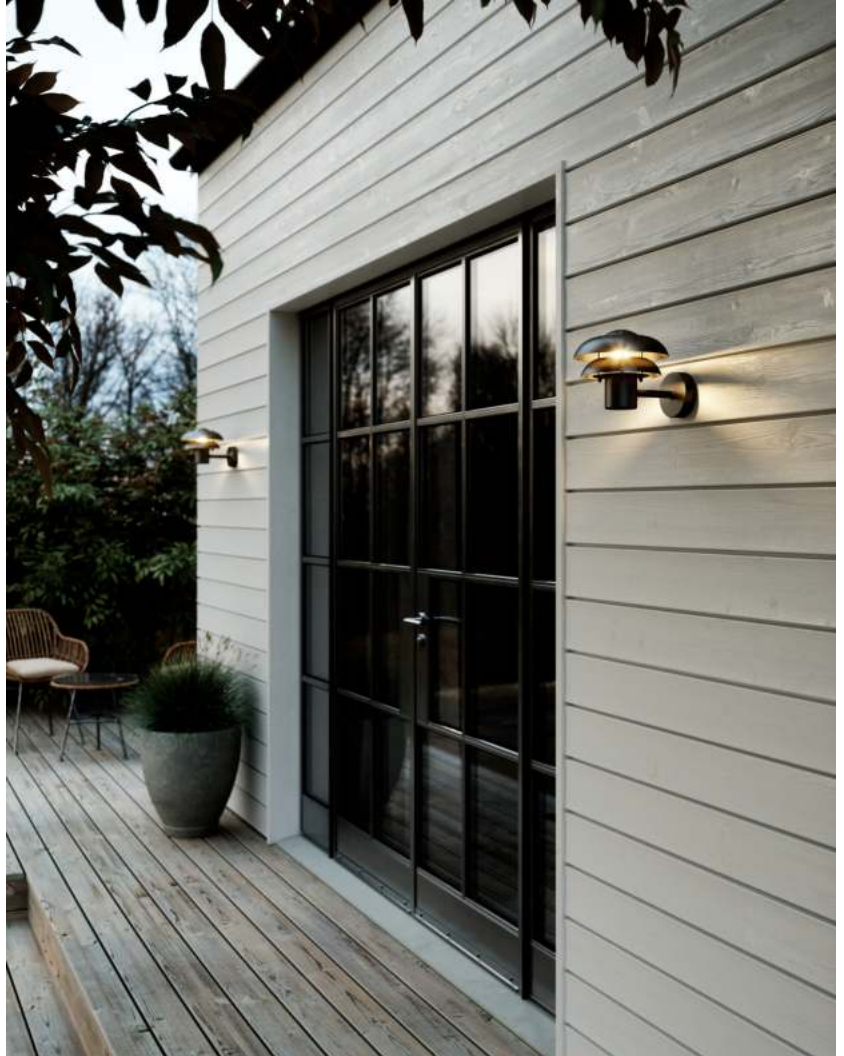

KURNOS 20 | WALL LIGHT | BLACK

2118061003

nordlux®

Voltage (V): 230 Volt
IP degree: IP54
Maximum bulb wattage (W): 12W
Class (Class 1, Class 2, Class 3):
Class 1 (Earth contact)
Bulb base: E14
Parallel connection: True

Primary material: Metal
Secondary material: Plastic
Suitable for Seaside: No
Color: Black

• Parallel connection possible • Only one visible screw

The Kurnos wall light has a classic and modern design that is perfect for your entrance, driveway, terrace or any other outdoor space. The curved shades ensure a functional, yet glare-free and diffused light.