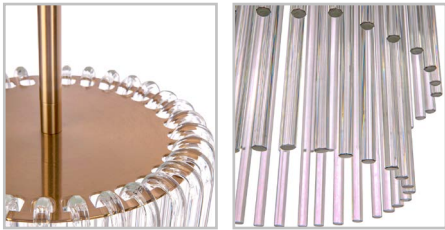

ZARA PENDANT - PETITE ANTIQUE BRASS

20746

Part of our stunning Zara pendant collection, the petite Zara has been designed to fit smaller spaces. Perfect as a trio above a chic marble island bench or adorning stylish bedsides, the petite Zara pendant illuminates with a harmonious glow through its draping cylindrical glass rods, creating a spectacular play of light when turned on. Featuring a glamorous antique brass finished frame and ceiling cup, the petite Zara pendant exudes effortless elegance.

Specifications

Some Assembly Required | 4.00 kg

24cm Dia x 54cm H

Rod Length: 33cm

Ceiling plate: 12cm Dia x 2.5cm H

1 x E27 - Edison Screw - max 60w - Smart Bulb Compatible
(bulb/s not included)

1 Year Statutory Warranty

Dust Regularly

ZARA RANGE

Harmonious Glow

**ZARA PENDANT
- ROUND BRASS**
66cm Dia x 35cm H

**ZARA PENDANT
- ROUND BLACK**
66cm Dia x 35cm H

ZARA TABLE LAMP
25cm Dia x 67cm H

**ZARA PENDANT
- LONG BRASS**
25cm Dia x 66cm H

**ZARA PENDANT
- LONG BLACK**
25cm Dia x 66cm H

ZARA TABLE LAMP
28cm Dia x 170cm H

**ZARA PENDANT
- 3 TIER BRASS**
60cm Dia x 80cm H

**ZARA PENDANT
- 3 TIER BLACK**
60cm Dia x 80cm H

**ZARA PENDANT
- PETITE ANTIQUE BRASS**
24cm Dia x 54cm H