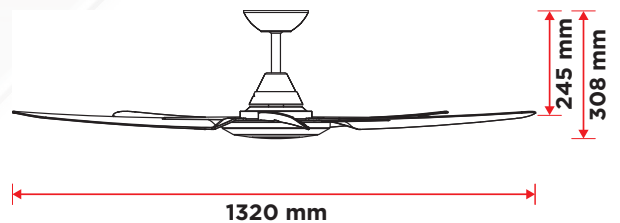

RANDLE

52" CEILING FAN

SPECIFICATIONS	52" 5 BLADE ABS CEILING FAN		
BLADE MATERIAL	5 BLADES ABS		
MOTOR SIZE	172*14MM		
POWER INPUT	220-240V AC 50Hz		
MOTOR WATTAGE	75W AC		
RPM	HIGH	MED	LOW
	256	187	128
AIRFLOW (M³/MIN)	HIGH	MED	LOW
	179.18	131.13	81.24
BLADE PITCH	10.5°		

- Latest high grade engineered plastics
- Energy efficient design
- UV resistant for longevity
- Non-rusting, anti corrosive, suitable for indoor/covered outdoor use
- Fan is pre balanced
- Reversible airflow for summer/winter use
- Easy to install with quick fix connectors
- Suitable for raked/sloping ceilings - maximum 18° pitch
- *6 Year warranty, 2 year in home + 4 years parts warranty

ACCESSORIES AVAILABLE

- Remote control
- Extension rods 900mm & 1500mm

DIY MUST BE INSTALLED BY A LICENSED ELECTRICIAN

DKA210342
BLACK

DKA210340
WHITE