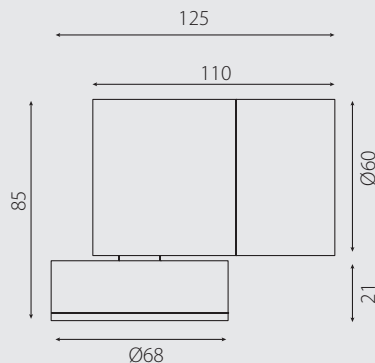

FIXED DOWN - SALT WATER SERIES

Stainless Steel

Aluminium

Black

White

Copper

PRODUCT INFORMATION

Order Code	Power	Lumens	CCT	Body Material	Body Colour	CRI (Ra)	IP Rating	Beam Angle	Size	SKU Number	Carton Qty	Weight
SCI-2301	6W	560	3000k	316 S/S Marine Grade	Polished stainless steel	82	65	40°	125 x 85mm	9376047816739	10	8.1kg
SCI-2301-5	6W	600	5000k	316 S/S Marine Grade	Polished stainless steel	82	65	40°	125 x 85mm	9376047818610	10	8.1kg
SCI-2321	6W	560	3000k	Anodised Aluminium Titanium	Polished Aluminium	82	65	40°	125 x 85mm	9376047816821	10	5.3kg
SCI-2321-5	6W	600	5000k	Anodised Aluminium Titanium	Polished Aluminium	82	65	40°	125 x 85mm	9376047818658	10	5.3kg
SCI-2341	6W	560	3000k	Aluminium Poly Powder Coated Black	Powder Coated Matt Black	82	65	40°	125 x 85mm	9376047816876	10	5.3kg
SCI-2341-5	6W	600	5000k	Aluminium Poly Powder Coated Black	Powder Coated Matt Black	82	65	40°	125 x 85mm	9376047818696	10	5.3kg
SCI-2381	6W	560	3000k	Aluminium Poly Powder Coated White	Powder Coated Matt White	82	65	40°	125 x 85mm	9376047818771	10	5.3kg
SCI-2381-5	6W	600	5000k	Aluminium Poly Powder Coated White	Powder Coated Matt White	82	65	40°	125 x 85mm	9376047818818	10	5.3kg
SCI-2361	6W	560	3000k	Solid Copper	Copper	82	65	40°	125 x 85mm	9376047816913	10	10.kg
SCI-2361-5	6W	600	5000k	Solid Copper	Copper	82	65	40°	125 x 85mm	9376047818733	10	10.kg

Voltage	Frequency HZ	IK Rating	Diffuser	Dimmable	Emergency	Sensor	Mounting Type	Wiring Type
240v	50Hz	N/A	Glass	N/A	N/A	N/A	Ceiling / Wall	Hardwire

DIMENSIONS

FEATURES:

Fixed down wall pillar light

Long body

Toughened glass

Large terminal blocks

2x6w LED COB GU10 globe

High output reflector to maximise light

IP65

12v option available

3000k / 5000k option available

3000 K	5000 K	IP65
240VAC	Optional 12V	