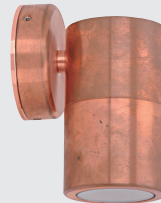

FIXED DOWN - SALT WATER SERIES

Stainless Steel

Aluminium

Black

White

Copper

PRODUCT INFORMATION

Order Code	Power	Lumens	CCT	Body Material	Body Colour	CRI (Ra)	IP Rating	Beam Angle	Size	SKU Number	Carton Qty	Weight
SCI-2301	6W	560	3000k	316 S/S Marine Grade	Polished stainless steel	82	65	40°	125 x 85mm	9376047816739	10	8.1kg
SCI-2301-5	6W	600	5000k	316 S/S Marine Grade	Polished stainless steel	82	65	40°	125 x 85mm	9376047818610	10	8.1kg
SCI-2321	6W	560	3000k	Anodised Aluminium Titanium	Polished Aluminium	82	65	40°	125 x 85mm	9376047816821	10	5.3kg
SCI-2321-5	6W	600	5000k	Anodised Aluminium Titanium	Polished Aluminium	82	65	40°	125 x 85mm	9376047818658	10	5.3kg
SCI-2341	6W	560	3000k	Aluminium Poly Powder Coated Black	Powder Coated Matt Black	82	65	40°	125 x 85mm	9376047816876	10	5.3kg
SCI-2341-5	6W	600	5000k	Aluminium Poly Powder Coated Black	Powder Coated Matt Black	82	65	40°	125 x 85mm	9376047818696	10	5.3kg
SCI-2381	6W	560	3000k	Aluminium Poly Powder Coated White	Powder Coated Matt White	82	65	40°	125 x 85mm	9376047818771	10	5.3kg
SCI-2381-5	6W	600	5000k	Aluminium Poly Powder Coated White	Powder Coated Matt White	82	65	40°	125 x 85mm	9376047818818	10	5.3kg
SCI-2361	6W	560	3000k	Solid Copper	Copper	82	65	40°	125 x 85mm	9376047816913	10	10.kg
SCI-2361-5	6W	600	5000k	Solid Copper	Copper	82	65	40°	125 x 85mm	9376047818733	10	10.kg

Voltage	Frequency HZ	IK Rating	Diffuser	Dimmable	Emergency	Sensor	Mounting Type	Wiring Type
240v	50Hz	N/A	Glass	N/A	N/A	N/A	Ceiling / Wall	Hardwire

DIMENSIONS

FEATURES:

Fixed down wall pillar light

Long body

Toughened glass

Large terminal blocks

2x6w LED COB GU10 globe

High output reflector to maximise light

IP65

12v option available

3000k / 5000k option available

3000 K	5000 K	IP65
240VAC	Optional 12V	