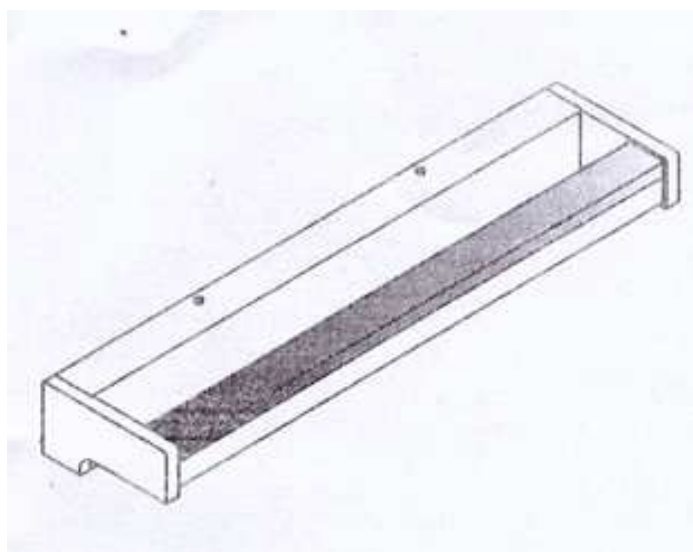

Sarah Vanity LED Light

Order Code: **SCI-2528 – 11w -3000K**
SCI-2530 – 17w- 3000K

FEATURES

- Long Lifetime 40,000 Hours
- 11w & 17w-3000k
- 600mm and 900mm
- 35mm H- 100mm W
- 760&900 Lumen (3000k)
- Non-Dimmable
- Surface Mounted
- Chrome finish
- Acrylic
- IP 44 Suitable