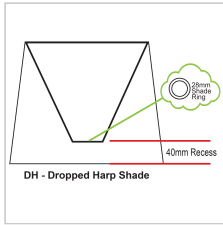

In The Box	1 x Shade
Warranty / Guarantee	1 Year Replacement Guarantee

Images

Unless stated, fittings do not include globes (bulbs). No representations are made as to the suitability of this product for your application. All fixed lights (other than DIY lights) should be installed by a licensed electrical contractor. Due to continuing product development, some specifications may change over time. Refer to our detailed Terms and Conditions, online at: www.orient-lighting.com.au | Details and specifications are current at the time of printing, and with constant product development, subject to change. (c) Oriël Lighting