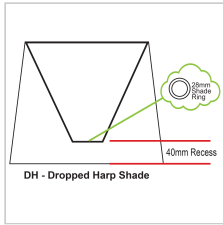

In The Box	1 x Shade
Warranty / Guarantee	1 Year Replacement Guarantee

Images

Unless stated, fittings do not include globes (bulbs). No representations are made as to the suitability of this product for your application. All fixed lights (other than DIY lights) should be installed by a licensed electrical contractor. Due to continuing product development, some specifications may change over time. Refer to our detailed Terms and Conditions, online at: www.oriel-lighting.com.au | Details and specifications are current at the time of printing, and with constant product development, subject to change. (c) Oriel Lighting