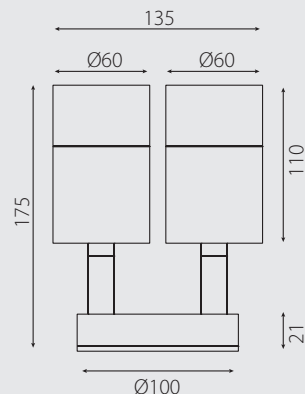

TWIN ADJUSTABLE - SALT WATER SERIES

Stainless Steel

Aluminium

Black

White

Copper

PRODUCT INFORMATION

Order Code	Power	Lumens	CCT	Body Material	Body Colour	CRI (Ra)	IP Rating	Beam Angle	Size	SKU Number	Carton Qty	Weight
SCI-2303	6W	560	3000k	316 S/S Marine Grade	Polished Stainless Steel	82	65	40°	175 x 100mm	9376047816760	10	17.2kg
SCI-2303-5	6W	600	5000k	316 S/S Marine Grade	Polished Stainless Steel	82	65	40°	175 x 100mm	9376047818634	10	17.2kg
SCI-2323	6W	560	3000k	Anodised Aluminium Titanium	Polished Aluminium	82	65	40°	175 x 100mm	9376047816845	10	10kg
SCI-2323-5	6W	600	5000k	Anodised Aluminium Titanium	Polished Aluminium	82	65	40°	175 x 100mm	9376047818672	10	10kg
SCI-2343	6W	560	3000k	Aluminium Poly Powder Coated Black	Powder Coated Matt Black	82	65	40°	175 x 100mm	9376047816890	10	10kg
SCI-2343-5	6W	600	5000k	Aluminium Poly Powder Coated Black	Powder Coated Matt Black	82	65	40°	175 x 100mm	9376047818719	10	10kg
SCI-2383	6W	560	3000k	Aluminium Poly Powder Coated White	Powder Coated Matt White	82	65	40°	175 x 100mm	9376047818795	10	10kg
SCI-2383-5	6W	600	5000k	Aluminium Poly Powder Coated White	Powder Coated Matt White	82	65	40°	175 x 100mm	9376047818832	10	10kg
SCI-2363	6W	560	3000k	Solid Copper	Copper	82	65	40°	175 x 100mm	9376047816937	10	19kg
SCI-2363-5	6W	600	5000k	Solid Copper	Copper	82	65	40°	175 x 100mm	9376047818757	10	19kg

Voltage	Frequency HZ	IK Rating	Diffuser	Dimmable	Emergency	Sensor	Mounting Type	Wiring Type
240v	50Hz	N/A	Glass	N/A	N/A	N/A	Ceiling / Wall	Hardwire

DIMENSIONS

FEATURES:

Twin adjustable wall pillar light

Long body

Toughened glass

Large terminal blocks

2x6w LED COB GU10 globe

High output reflector to maximise light

IP65

12v option available

3000k / 5000k option available

3000 K	5000 K	IP65
240VAC	Optional 12V	