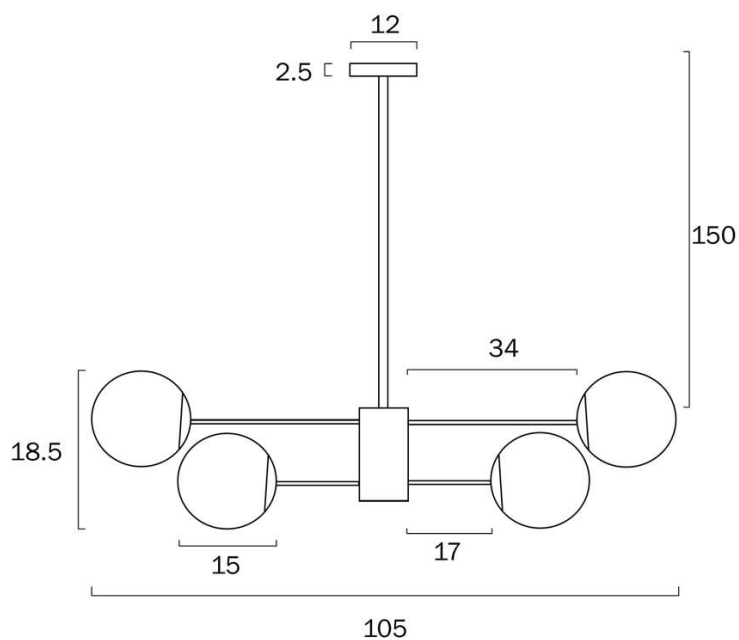

Globe Type	E27
Globe / Light Source qty	12
Globe / Light Source included	No
Electrical Protection	CLASS I - HIGH VOLTAGE, EARTH REQUIRED
IP rating	IP20
Lead and Plug	No
Approvals	RCM
Assembly Required	Yes
Box Contents	Basic mounting screws,Instruction
Installation Required	Yes (by Licensed Electrician only)
Care Instructions	Do not use strong liquid cleaners,Wipe clean with a dry cloth
Replacement Warranty	*3 Years

Barcode

GTIN 9329501060117

Image -dimensions