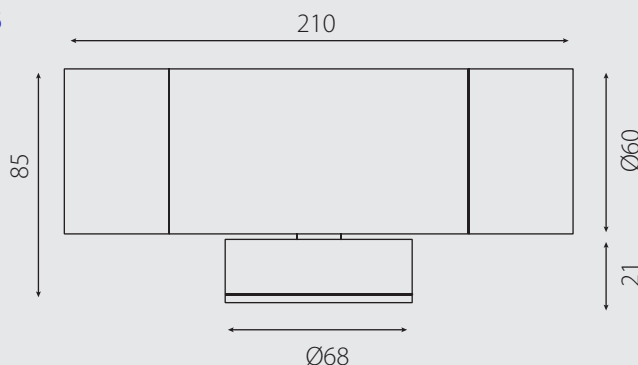

## PRODUCT INFORMATION

Order Code	Power	Lumens	CCT	Body Material	Body Colour	CRI (Ra)	IP Rating	Beam Angle	Size	SKU Number	Carton Qty	Weight
SCI-2300	6W	560	3000k	316 S/S Marine Grade	Polished stainless steel	82	65	40°	210 x 85mm	9376047816722	10	12.7kg
SCI-2300-5	6W	600	5000k	316 S/S Marine Grade	Polished stainless steel	82	65	40°	210 x 85mm	9376047818603	10	12.7kg
SCI-2320	6W	560	3000k	Anodised Aluminium Titanium	Polished Aluminium	82	65	40°	210 x 85mm	9376047816814	10	7.3kg
SCI-2320-5	6W	600	5000k	Anodised Aluminium Titanium	Polished Aluminium	82	65	40°	210 x 85mm	9376047818641	10	7.3kg
SCI-2340	6W	560	3000k	Aluminium Poly Powder Coated Black	Powder Coated Matt Black	82	65	40°	210 x 85mm	9376047816869	10	7.3kg
SCI-2340-5	6W	600	5000k	Aluminium poly powder coated black	Powder Coated Matt Black	82	65	40°	210 x 85mm	9376047818689	10	7.3kg
SCI-2380	6W	560	3000k	Aluminium poly powder coated white	Powder Coated Matt White	82	65	40°	210 x 85mm	9376047818764	10	7.3kg
SCI-2380-5	6W	600	5000k	Aluminium poly powder coated white	Powder Coated Matt White	82	65	40°	210 x 85mm	9376047818801	10	7.3kg
SCI-2360	6W	560	3000k	Solid Copper	Copper	82	65	40°	210 x 85mm	9376047816906	10	15. kg
SCI-2360-5	6W	600	5000k	Solid Copper	Copper	82	65	40°	210 x 85mm	9376047818726	10	15. kg

## DIMENSIONS

## FEATURES:

Up/down wall pillar light

Long body

Toughened glass

Large terminal blocks

2x6w LED COB GU10 globe

High output reflector to maximise light

IP65