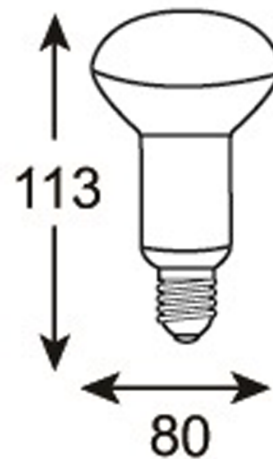

Vibe 10W LED R80 ES 5000K Non Dimmable

VBLR80-10W-5K

Specifications

SKU	VBLR80-10W-5K
Luminaire efficacy	85
EAN	9340994018751
Light Colour	Natural White
Wattage	10
Lumen output	850
CRI	80
Beam Angle	120
Base Type	E27
Diameter	80
Length	113
Lifespan	25000
Warranty	2
Dimmable	Non-Dimmable
LED source	Epistar
Material	Thermal Plastic
Lamp Type	LED
Input voltage	220V-240V AC 50HZ
Weatherproof	Indoor Use Only
Working temperature	-20°C ~ 50°C
Box Qty	50
Kelvin	5000K

Vibe 10W LED R80 ES 3000K Non Dimmable

VBLR80-10W-3K

Specifications

SKU	VBLR80-10W-3K
Luminaire efficacy	80
EAN	9340994018744
Light Colour	Warm White
Wattage	10
Lumen output	800
CRI	80
Beam Angle	120
Base Type	E27
Diameter	80
Length	113
Lifespan	25000
Warranty	2
Dimmable	Non-Dimmable
LED source	Epistar
Material	Thermal Plastic
Lamp Type	LED
Input voltage	220V-240V AC 50HZ
Weatherproof	Indoor Use Only
Working temperature	-20°C ~ 50°C
Box Qty	50
Kelvin	3000K

Dimensional Drawings

Photometric information available upon request.