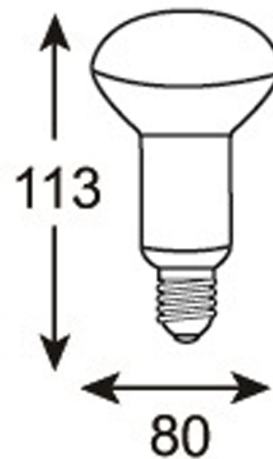

Photometric information available upon request.