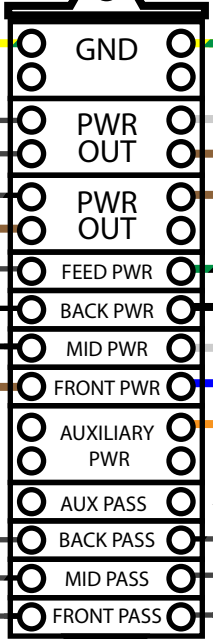

WARNING!
ALWAYS CONNECT MACHINE
FRAME TO GROUND AND
CHECK GROUND CONTINUITY
BEFORE OPERATION!
FAILURE TO CONNECT AND CHECK GROUND
COULD RESULT IN INJURY OR DEATH

Controls Cabinet

MDPE10

Feed Throat

Back Zone

Middle Zone

Front Zone

Front Zone

Middle Zone

Back Zone

Feed Zone

AUXILIARY SIGNAL BULKHEAD

FAN 1

FAN 2

AMX10E0013

AMX10E0010

AMX10E0012

AMX10E0014 (x4)

AMX10E0020

AMX10E0020

AMX10E0009