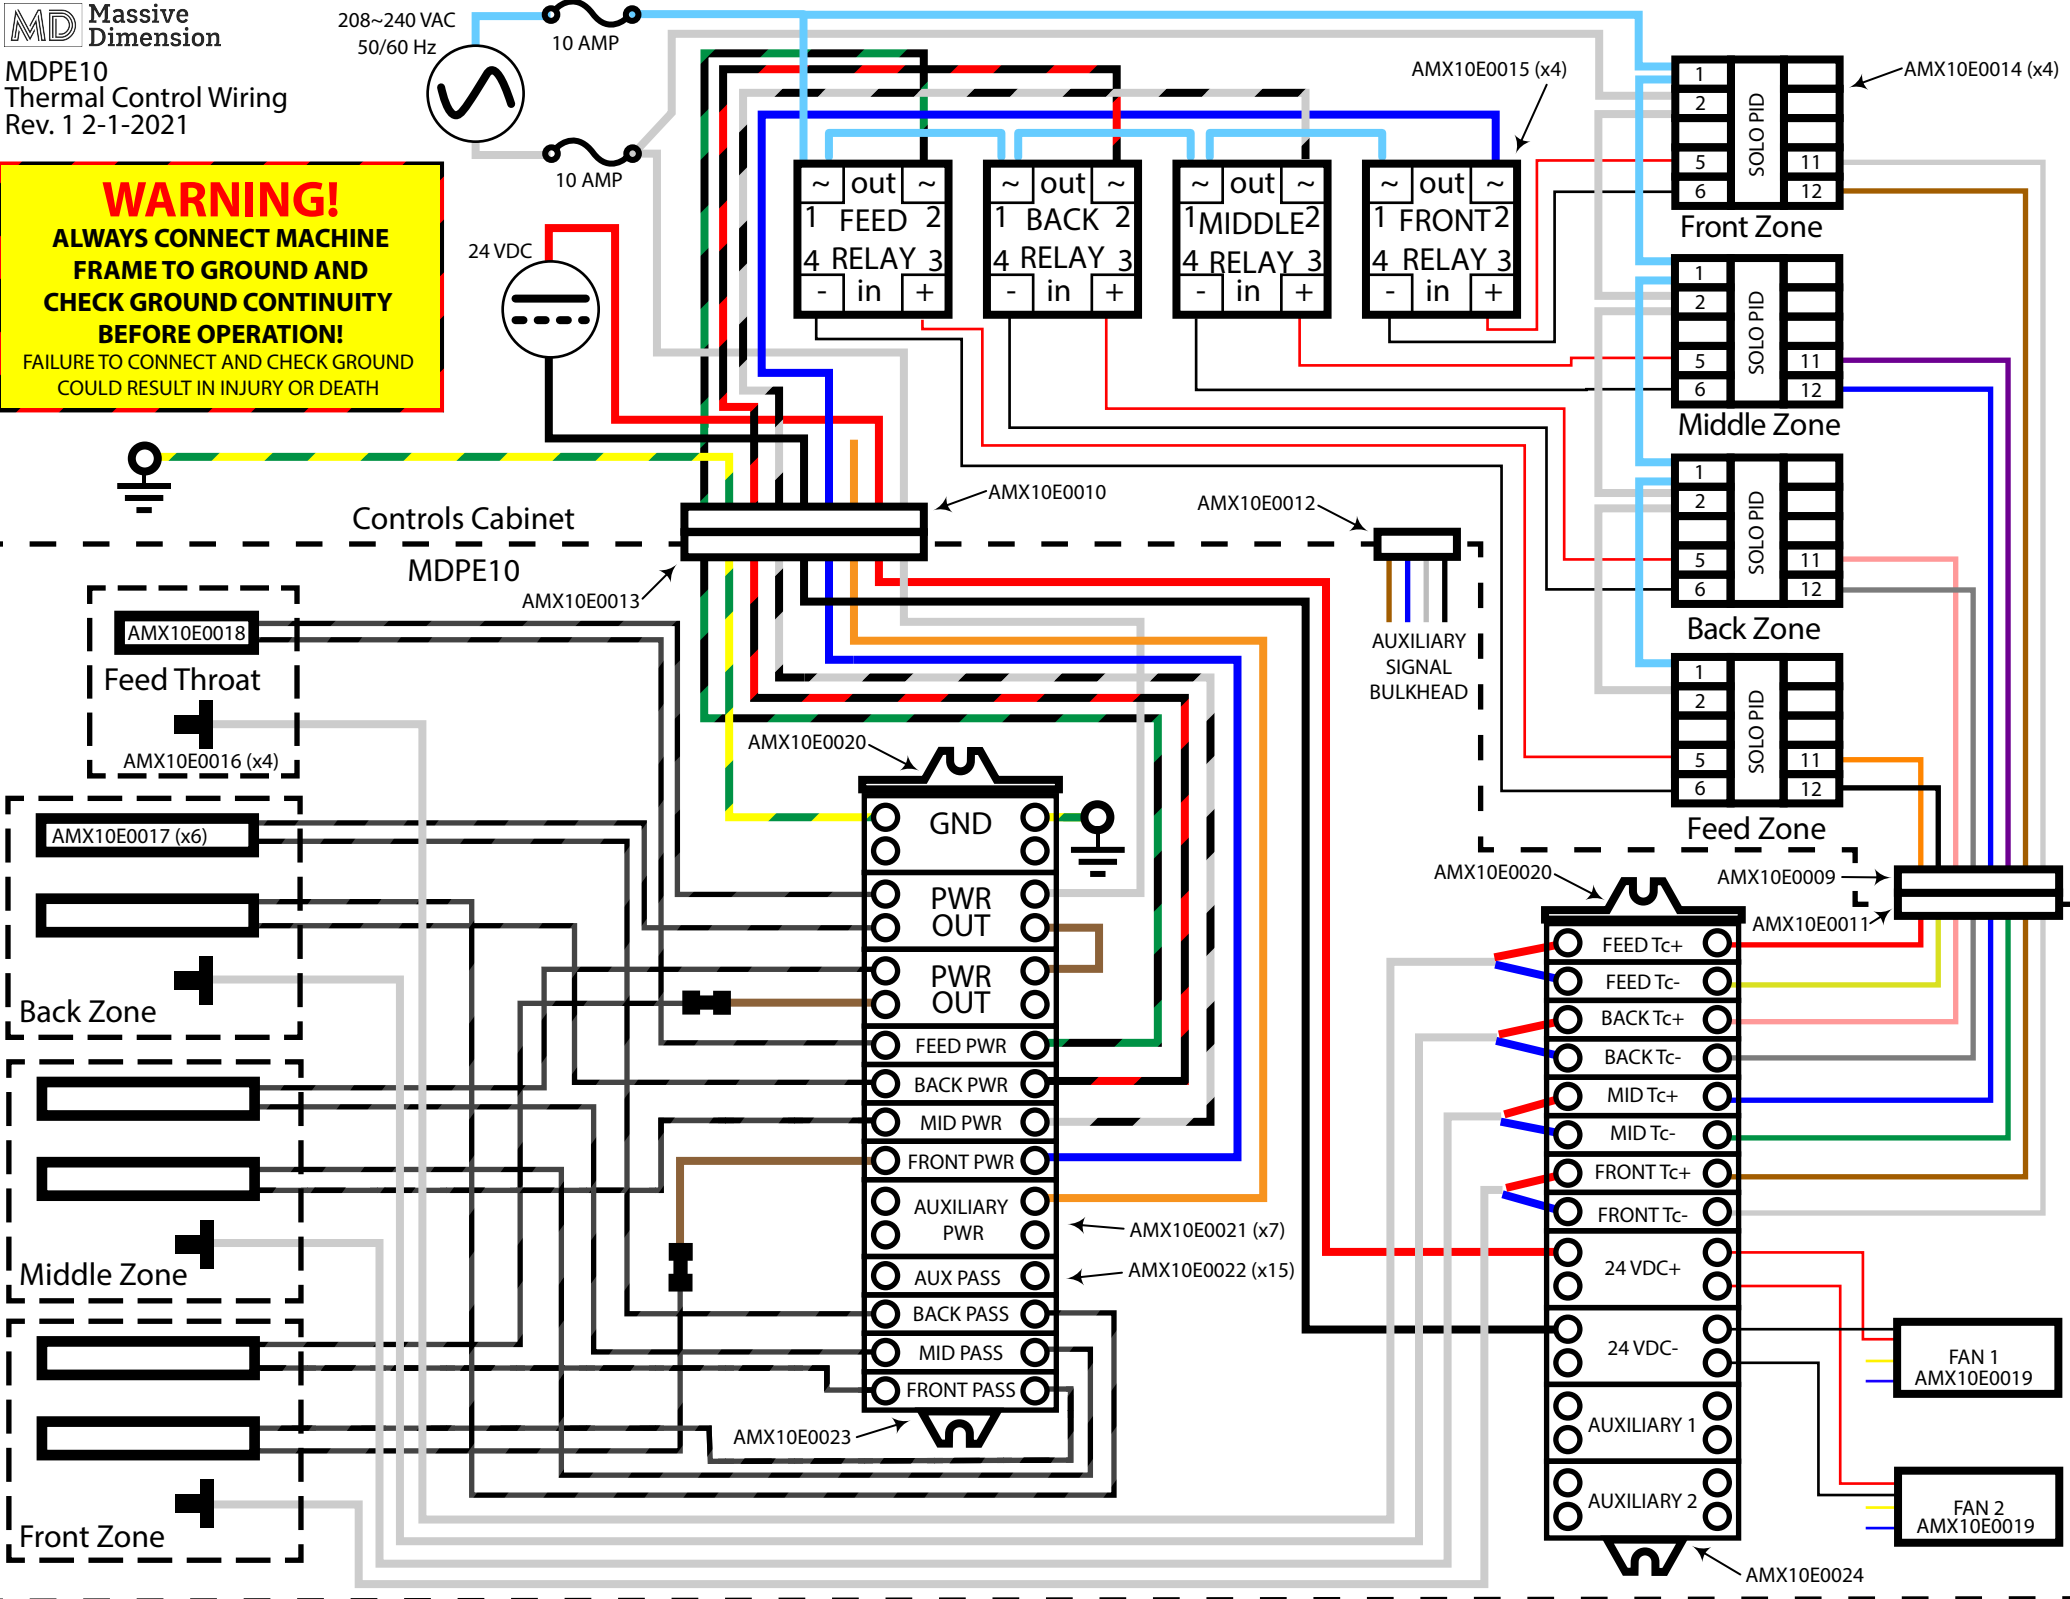

WARNING!
ALWAYS CONNECT MACHINE
FRAME TO GROUND AND
CHECK GROUND CONTINUITY
BEFORE OPERATION!
FAILURE TO CONNECT AND CHECK GROUND
COULD RESULT IN INJURY OR DEATH

Controls Cabinet

MDPE10

Feed Throat

Back Zone

Middle Zone

Front Zone

Front Zone

Middle Zone

Back Zone

Feed Zone

AUXILIARY SIGNAL BULKHEAD

FAN 1

FAN 2

AMX10E0013

AMX10E0010

AMX10E0012

AMX10E0014 (x4)

AMX10E0020

AMX10E0020

AMX10E0009

AMX10E0011

AMX10E0021 (x7)

AMX10E0022 (x15)

AMX10E0023

AMX10E0024