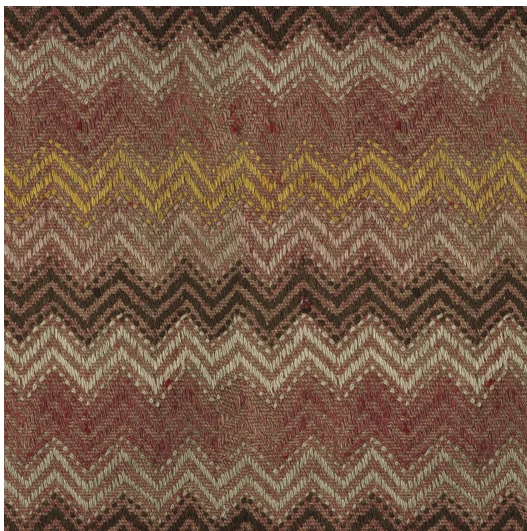

STFRANK

ROUGE HERRINGBONE KILIM WALLPAPER

Printed
\$78/yard

Wrap your room in sunset hues with our Rouge Herringbone Kilim Wallpaper. Our wallpaper uses the newest eco-friendly technology to reflect the texture and uniqueness of archival textiles while having a smooth surface for modern living. Printed to order with a 3-4 week lead time.

DETAILS:

Material: Digitally printed on standard white coated clay paper

Finish: Traditional paper feel, smooth print surface, matte finish to minimize glare

Class: ASTM-E84

Adhesive Type: Traditional Non-Pasted Wallpaper

Made In: USA

Expedite: \$325/pattern, 2 week lead time

Shipping: Free standard shipping (continental US)

UL ECOLOGO® Certified UL and GREENGUARD GOLD® Certified

DIMENSIONS:

Width: 27" W printed trimmed, comes 30" untrimmed

Repeat: 27" W x 18.5" H

Match: Straight

Sold by the yard, 5-yard minimum; up to 50 yards on one bolt

STFRANK.COM | @STFRANKTEXTILES | SERVICE@STFRANK.COM | 800.948.4105