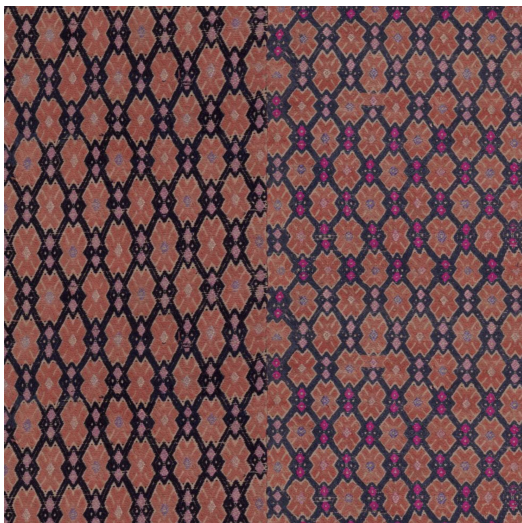

# STFRANK

## CORAL CROSS MIAO WALLPAPER

Printed  
\$78/yard

Play with pattern using our Coral Cross Miao Wallpaper. Our wallpaper uses the newest eco-friendly technology to reflect the texture and uniqueness of archival textiles while having a smooth surface for modern living. Printed to order with a 3-4 week lead time.

### DETAILS:

Material: Digitally printed on standard white coated clay paper

Finish: Traditional paper feel, smooth print surface, matte finish to minimize glare

Class: ASTM-E84

Adhesive Type: Traditional Non-Pasted Wallpaper

### DIMENSIONS:

Width: 27" W printed trimmed, comes 30" untrimmed

Repeat: 27" W x 11.25" H

Match: Half Drop

Sold by the yard, 5-yard minimum; up to 50 yards on one bolt

STFRANK.COM | @STFRANKTEXTILES | SERVICE@STFRANK.COM | 800.948.4105