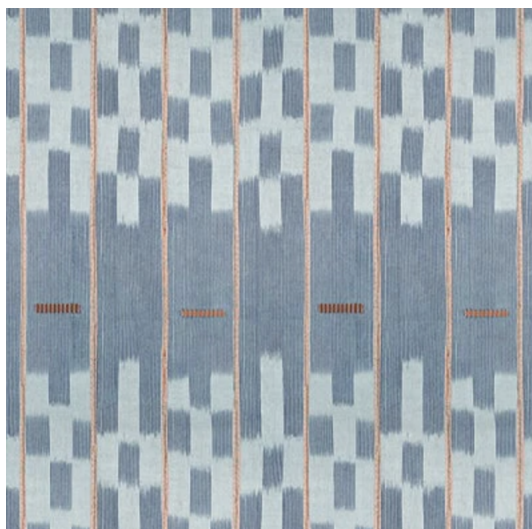

STFRANK

CHAMBRAY LATTICE BAULE WALLPAPER

Printed
\$78/yard

Create a boho chic space with our Chambray Lattice Baule Wallpaper. Our wallpaper uses the newest eco-friendly technology to reflect the texture and uniqueness of archival textiles while having a smooth surface for modern living. Printed to order with a 3-4 week lead time.

DETAILS:

Material: Digitally printed on standard white coated clay paper

Finish: Traditional paper feel, smooth print surface, matte finish to minimize glare

Class: ASTM-E84

Adhesive Type: Traditional Non-Pasted Wallpaper

Repeat: 27" W x 20" H

Match: Straight

Sold by the yard, 5-yard minimum; up to 50 yards on one bolt

STFRANK.COM | @STFRANKTEXTILES | SERVICE@STFRANK.COM | 800.948.4105