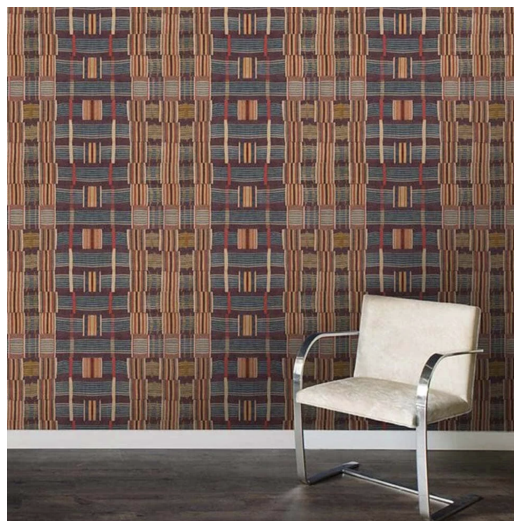

## AUBERGINE EWE KENTE WALLPAPER

Printed  
\$78/yard

Wrap your walls with our awe inspiring Aubergine Ewe Kente Wallpaper. Our wallpaper uses the newest eco-friendly technology to reflect the texture and uniqueness of archival textiles while having a smooth surface for modern living. Printed to order with a 3-4 week lead time.

### DETAILS:

Material: Digitally printed on standard white coated clay paper

Finish: Traditional paper feel, smooth print surface, matte finish to minimize glare

Class: ASTM-E84

Adhesive Type: Traditional Non-Pasted Wallpaper

### DIMENSIONS:

Width: 27" W printed trimmed, comes 30" untrimmed

Repeat: 27" W x 22.4" H

Match: Straight

Sold by the yard, 5-yard minimum; up to 50 yards on one bolt

STFRANK.COM | @STFRANKTEXTILES | SERVICE@STFRANK.COM | 800.948.4105