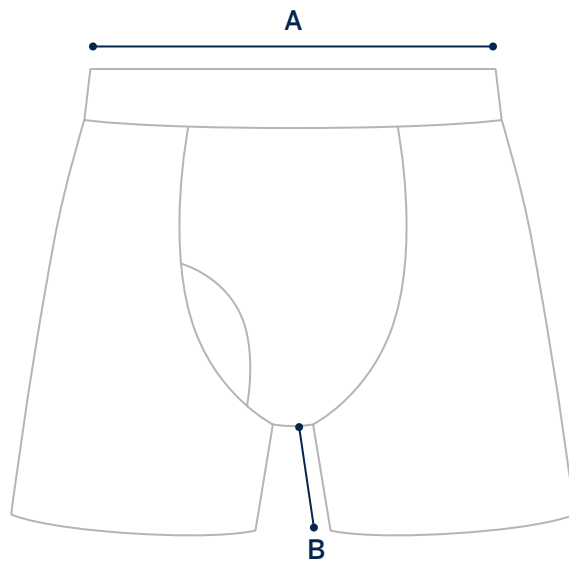

BODY MEASUREMENTS

WAIST

Measure around your natural waist, keeping the tape a bit loose.

MEASUREMENTS

Snug boxer brief fit.

| SIZE | XS | S | M | L | XL |
|-------|--------|--------|--------|--------|--------|
| WAIST | 28–30" | 30–32" | 32–34" | 34–36" | 36–38" |

GARMENT MEASUREMENTS

The most precise way of finding your size. Measure a garment you love and compare to our garment measurements.

MEASUREMENTS

Snug boxer brief fit.

| SIZE | XS | S | M | L | XL |
|-----------|-------|-------|-------|-------|-------|
| A: WAIST | 11 ¾" | 12 ½" | 13 ½" | 14 ½" | 15 ½" |
| B: INSEAM | 4 ½" | 4 ½" | 4 ½" | 4 ½" | 4 ½" |