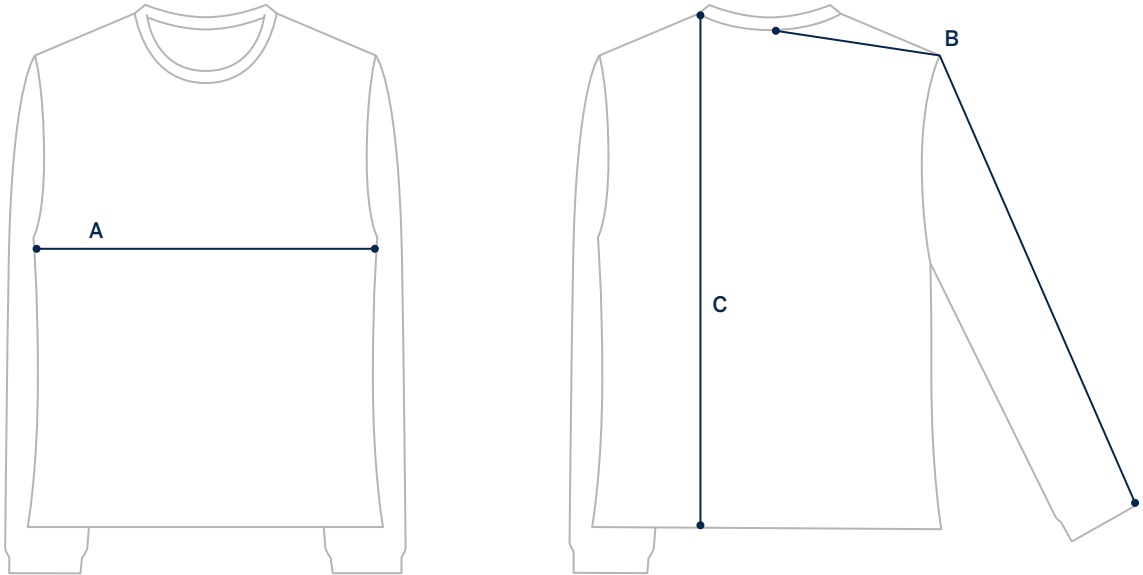

LONG SLEEVE T-SHIRT

BODY MEASUREMENTS

CHEST

Measure around your torso, under your arms around the fullest part of your chest.

MEASUREMENTS

SIZE	XS	S	M	L	XL	XXL
CHEST	32-34"	35-37"	38-40"	41-43"	44-46"	47-49"

LONG SLEEVE T-SHIRT

GARMENT MEASUREMENTS

The most precise way of finding your size. Measure a garment you love and compare to our garment measurements.

MEASUREMENTS

SIZE	XS	S	M	L	XL	XXL
A: CHEST	17 ½"	19"	20 ½"	22"	23 ½"	25 "
B: SLEEVES	33"	34"	35"	36"	37"	38"
C: LENGTH	27 ¼"	27 ¼"	28"	29 ¼"	30 ½"	31 ¾"