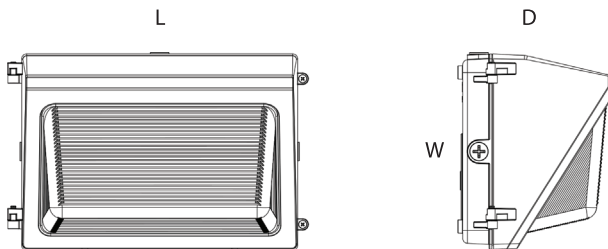

ORDERING INFORMATION

Model	Wattage	Voltage	Current	Lumens	Efficacy	CCT	Dimming	Color	Dimensions	Weight
ETH-TWP-80W-G3-5000K	(45W, 60W, 80W)	120-277V	0.38A@120V, 0.16A@277V 0.50A@120V, 0.22A@277V 0.67A@120V, 0.29A@277V	6075 8100 10800	135 lm/W	5000K	0-10V	Dark Bronze	14.21"L x 9.27"W x 7.31"D	9.04 lbs
ETH-TWP-120W-G3-5000K	(90W, 100W, 120W)	120-277V	0.75A@120V, 0.32A@277V 0.83A@120V, 0.36A@277V 1.00A@120V, 0.43A@277V	12150 13500 16200	135 lm/W	5000K	0-10V	Dark Bronze	14.21"L x 9.27"W x 7.31"D	9.96 lbs

Control

JL-403C INSTALLED - Button Photocell Sensor
(Blank) None

PHYSICAL DIMENSIONS

All Models

14.21"L x 9.27"W x 7.31"D

SHIPPING INFORMATION

Model	Unit Weight	Shipping Dimensions	Shipping Weight	Quantity /Box
80W Max	9.04 lbs	15.35"L x 11.42"W x 9.25"H	10.34 lbs	1
120W Max	9.96 lbs	15.35"L x 11.42"W x 9.25"H	11.27 lbs	1