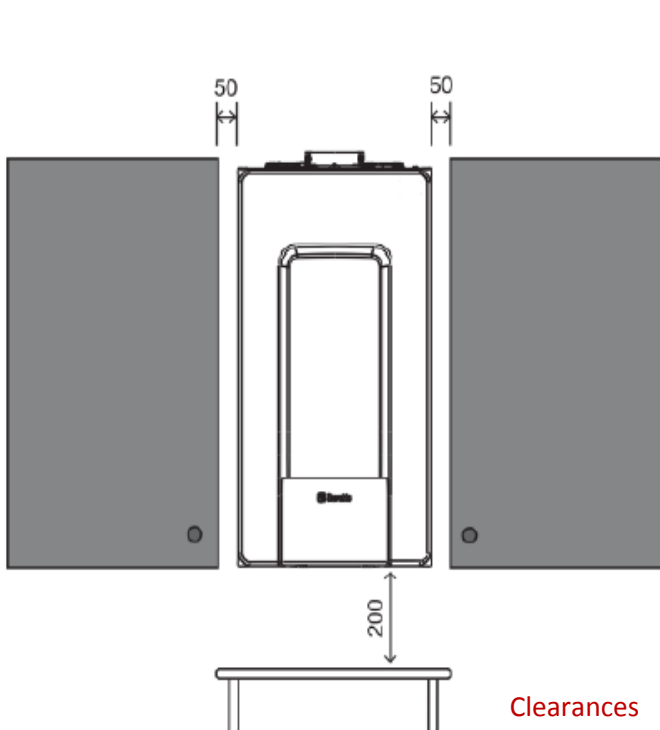

Pre Pipe Information : Beretta Exclusive Gas adaptive

Pipe out

R	heating return	3/4" M
M	heating delivery	3/4" M
G	gas connection	3/4" M
AC	hot water	1/2" M
AF	cold water	1/2" M

Wall mounting

Clearances

Clearances for analyser probe