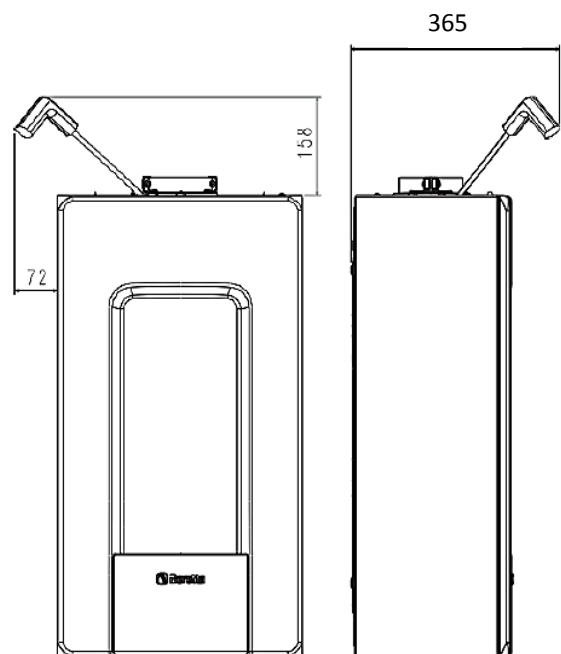

Pre Pipe Information : Beretta Exclusive Gas adaptive

Pipe out

R	heating return	3/4" M
M	heating delivery	3/4" M
G	gas connection	3/4" M
AC	hot water	1/2" M
AF	cold water	1/2" M

Wall mounting

Clearances

Clearances for analyser probe