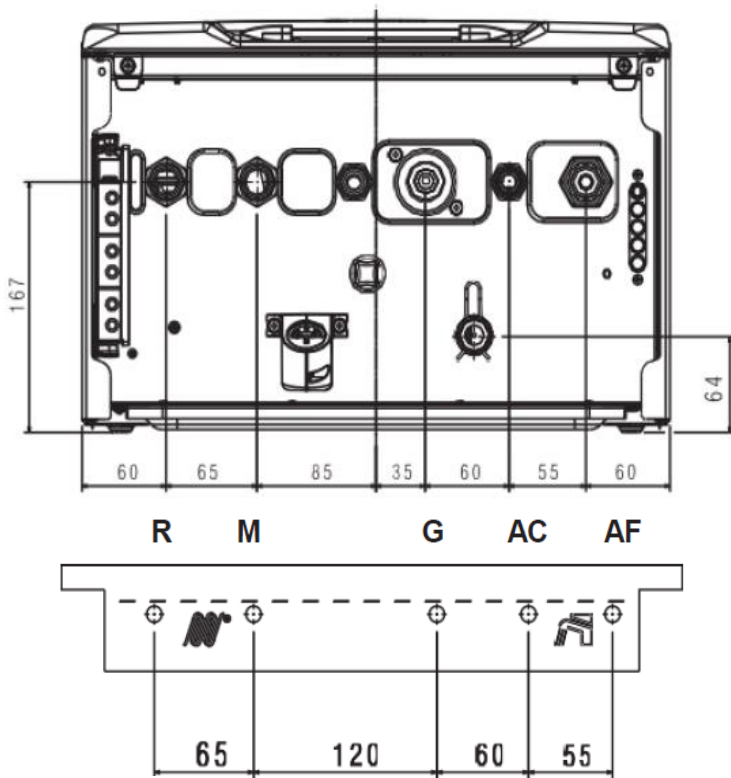

Pre Pipe Information : Beretta Exclusive Gas adaptive

Pipe out

R	heating return	3/4" M
M	heating delivery	3/4" M
G	gas connection	3/4" M
AC	hot water	1/2" M
AF	cold water	1/2" M

Wall mounting

Clearances

Clearances for analyser probe