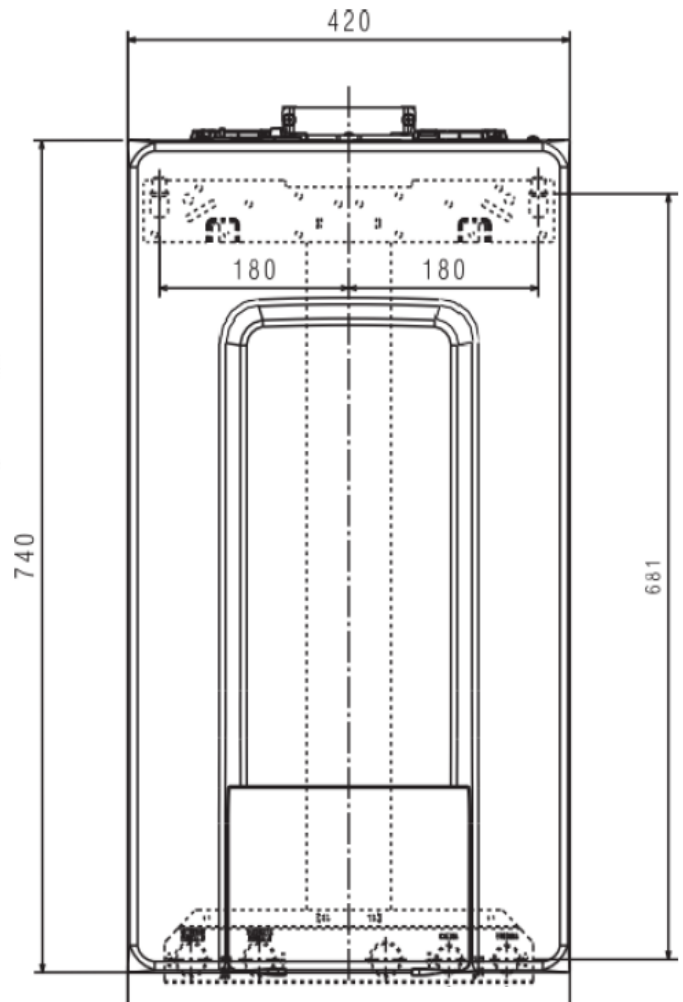

Pre Pipe Information : Beretta Exclusive Gas adaptive

Pipe out

R	heating return	3/4" M
M	heating delivery	3/4" M
G	gas connection	3/4" M
AC	hot water	1/2" M
AF	cold water	1/2" M

Wall mounting

Clearances

Clearances for analyser probe