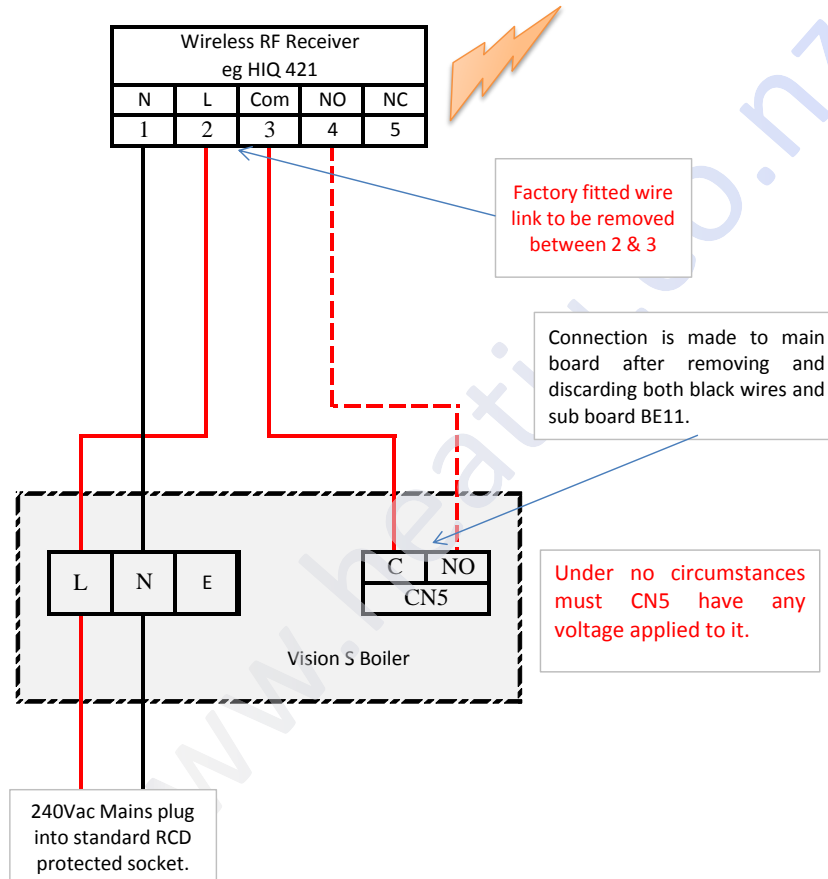

Vokera Vision S with wireless room stat

Generic Diagrams

Notes:-

Earth wires are not shown for clarity. Terminal wire colours shown improve clarity of the schematic, these do not necessarily relate to the wire colour actually used.

The installer is to verify that all wiring meets current code for the location.

This diagram is for guidance only and suitability for a specific installation must be checked by the installing contractor prior to starting work since connections vary depending upon the components used.