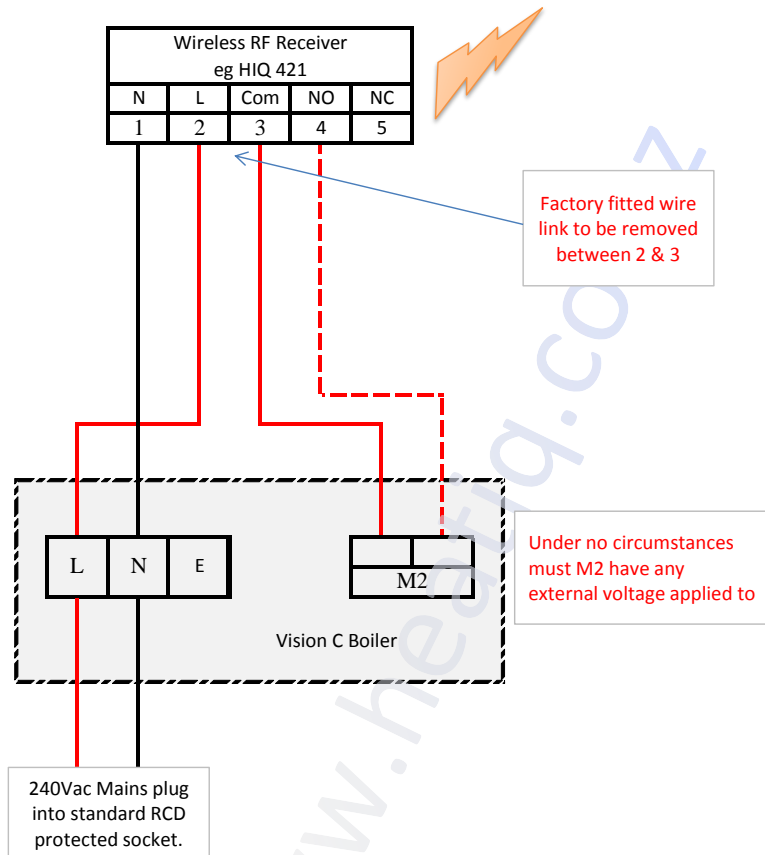

Vokera Vision C with wireless room stat

Generic Diagrams

Notes:-

Earth wires are not shown for clarity. Terminal wire colours shown improve clarity of the schematic, these do not necessarily relate to the wire colour actually used.

The installer is to verify that all wiring meets current code for the location.

This diagram is for guidance only and suitability for a specific installation must be checked by the installing contractor prior to starting work since connections vary depending upon the components used.