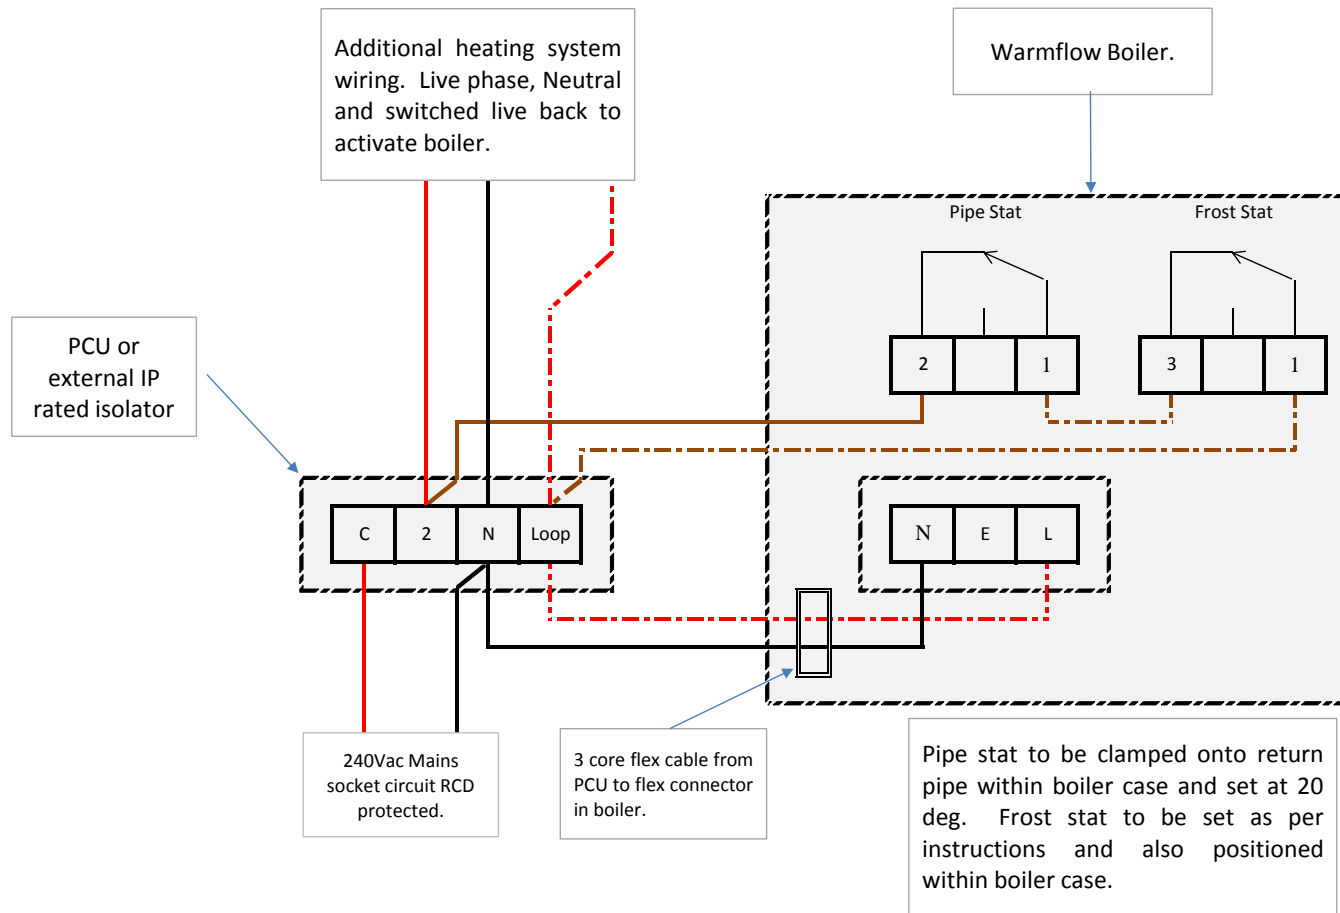

Warmflow HE additional Frost wiring

www.heatiq.co.nz

Generic Diagrams

Notes:-

Earth wires are not shown for clarity. Terminal wire colours shown improve clarity of the schematic, these do not necessarily relate to the wire colour actually used.

The installer is to verify that all wiring meets current code for the location.

This diagram is for guidance only and suitability for a specific installation must be checked by the installing contractor prior to starting work since connections vary depending upon the components used.