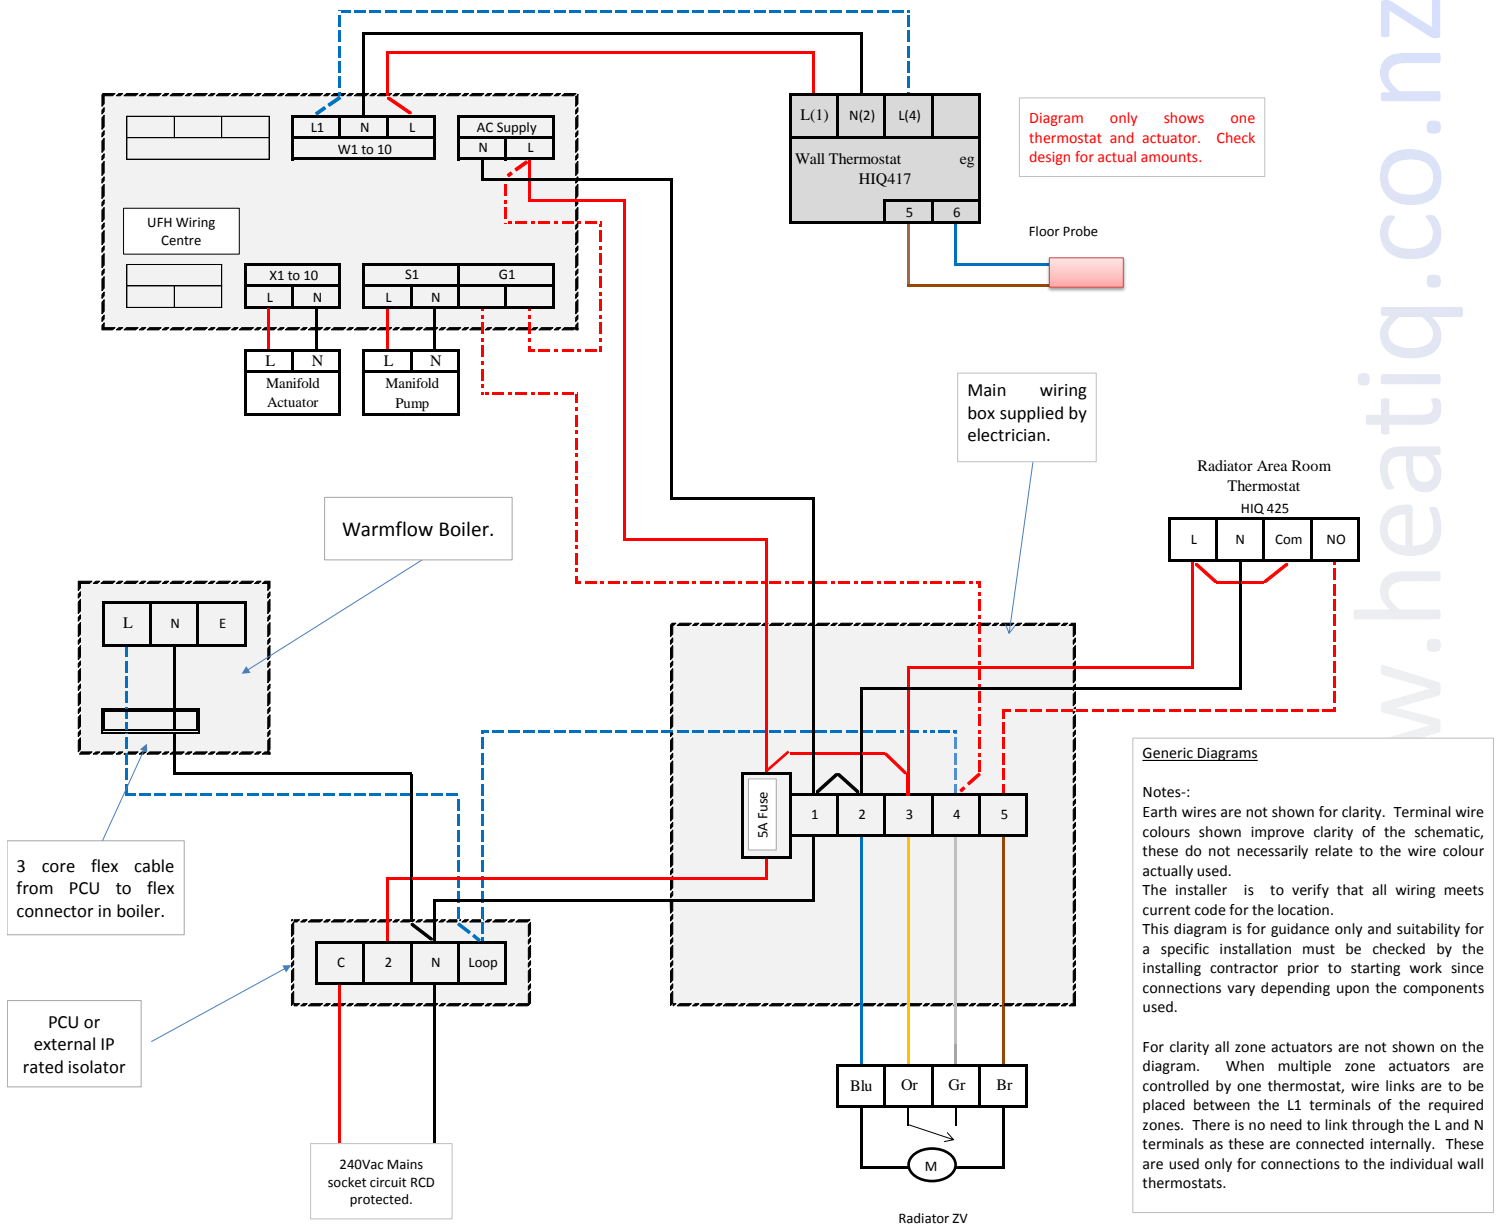

Warmflow HE with UFH & Radiators (with no buffer, not recommended)

w.heatiq.co.nz