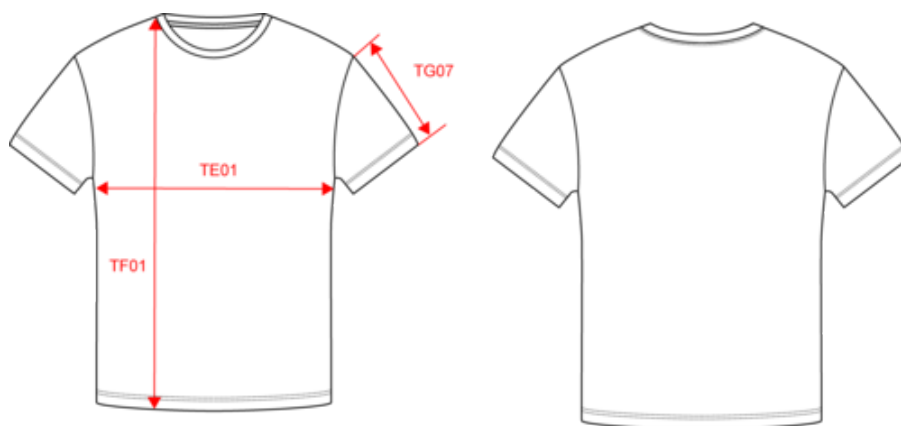

Dimensiones

Measurements in cm	XXS	XS	S	M	L	XL	XXL	3XL	4XL	5XL
TE01 - 1/2 chest width at 1.5cm below armhole	43.00	46.00	49.00	52.00	55.00	58.00	61.00	64.00	67.00	70.00
TF01 - Total height from HSP	66.00	68.00	70.00	72.00	74.00	76.00	78.00	80.00	82.00	84.00
TG07 - Short sleeve length	19.50	20.25	21.00	21.75	22.50	23.25	24.00	24.75	25.50	26.25