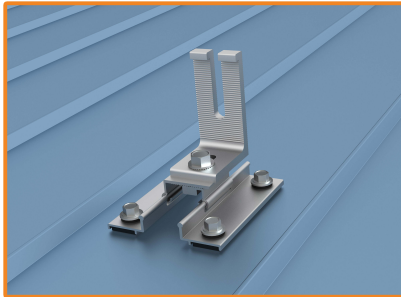

STANDS ALONE

MRB™

Metal Roof Attachment

SunModo is proud to introduce MRB™, the most versatile metal roof attachment on the market.

Specially designed to work for metal roof profile, MRB™ makes easy work of any metal roof installation.

Pair it with our SMR pitched roof system, and you'll be on and off the roof in record time.

The MRB™ Advantage

- ✓ Most versatile metal roof attachment on the market.
- ✓ Specially engineered for easy adjustment.
- ✓ Fully pre-assembled with adhesive gasket.
- ✓ Simple, fast anchoring to sheet metal or wood decking.
- ✓ High-Velocity Hurricane Zone Approved - Passed TAS 100 (a) Wind-Driven Rain Test.

SOLAR'S FASTEST ATTACHMENT

NanoBit™

Shingle or Metal

SunModo is proud to introduce our latest innovation NanoBit™, Solar's Fastest Attachment for Metal Roof.

Specially engineered for easy installation, NanoBit™ is the fastest installing metal roof mount in the industry.

Pair it with our SMR pitched roof system, and you'll be on and off the roof in record time.

The NanoBit™ Advantage

- ✓ The fastest Rafter/Purlin metal roof attachment in solar.
- ✓ Versatile mount works for both shingle and metal roofs.
- ✓ Engineered for easy, fast installation on metal roofs.
- ✓ High-Velocity Hurricane Zone Approved - Passed TAS 100 (a) Wind-Driven Rain Test.
- ✓ All materials are compatible with asphalt shingles and single-ply roof membranes.