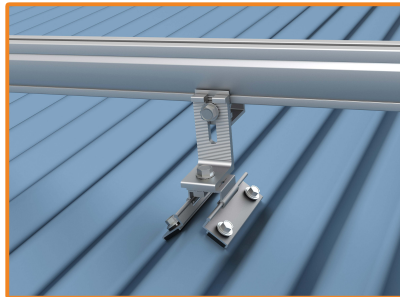

STANDS ALONE

MRB™

Metal Roof Attachment

SunModo is proud to introduce MRB™, the most versatile metal roof attachment on the market.

Specially designed to work for metal roof profile, MRB™ makes easy work of any metal roof installation.

Pair it with our SMR pitched roof system, and you'll be on and off the roof in record time.

The MRB™ Advantage

- ✓ Most versatile metal roof attachment on the market.
- ✓ Specially engineered for easy adjustment.
- ✓ Fully pre-assembled with adhesive gasket.
- ✓ Simple, fast anchoring to sheet metal or wood decking.
- ✓ High-Velocity Hurricane Zone Approved - Passed TAS 100 (a) Wind-Driven Rain Test.

SOLAR'S FASTEST ATTACHMENT

NanoBit™

Shingle or Metal

SunModo is proud to introduce our latest innovation NanoBit™, Solar's Fastest Attachment for Metal Roof.

Specially engineered for easy installation, NanoBit™ is the fastest installing metal roof mount in the industry.

Pair it with our SMR pitched roof system, and you'll be on and off the roof in record time.

The NanoBit™ Advantage

- ✓ The fastest Rafter/Purlin metal roof attachment in solar.
- ✓ Versatile mount works for both shingle and metal roofs.
- ✓ Engineered for easy, fast installation on metal roofs.
- ✓ High-Velocity Hurricane Zone Approved - Passed TAS 100 (a) Wind-Driven Rain Test.
- ✓ All materials are compatible with asphalt shingles and single-ply roof membranes.