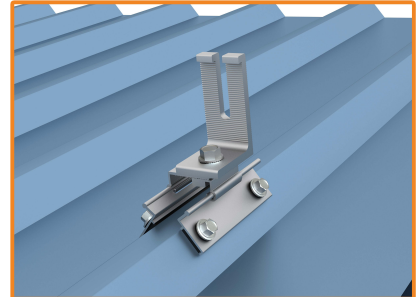

STANDS ALONE

MRB™

Metal Roof Attachment

SunModo is proud to introduce MRB™, the most versatile metal roof attachment on the market.

Specially designed to work for metal roof profile, MRB™ makes easy work of any metal roof installation.

Pair it with our SMR pitched roof system, and you'll be on and off the roof in record time.

The MRB™ Advantage

- ✓ Most versatile metal roof attachment on the market.
- ✓ Specially engineered for easy adjustment.
- ✓ Fully pre-assembled with adhesive gasket.
- ✓ Simple, fast anchoring to sheet metal or wood decking.
- ✓ High-Velocity Hurricane Zone Approved - Passed TAS 100 (a) Wind-Driven Rain Test.

SOLAR'S FASTEST ATTACHMENT

NanoBit™

Shingle or Metal

SunModo is proud to introduce our latest innovation NanoBit™, Solar's Fastest Attachment for Metal Roof.

Specially engineered for easy installation, NanoBit™ is the fastest installing metal roof mount in the industry.

Pair it with our SMR pitched roof system, and you'll be on and off the roof in record time.

The NanoBit™ Advantage

- ✓ The fastest Rafter/Purlin metal roof attachment in solar.
- ✓ Versatile mount works for both shingle and metal roofs.
- ✓ Engineered for easy, fast installation on metal roofs.
- ✓ High-Velocity Hurricane Zone Approved - Passed TAS 100 (a) Wind-Driven Rain Test.
- ✓ All materials are compatible with asphalt shingles and single-ply roof membranes.