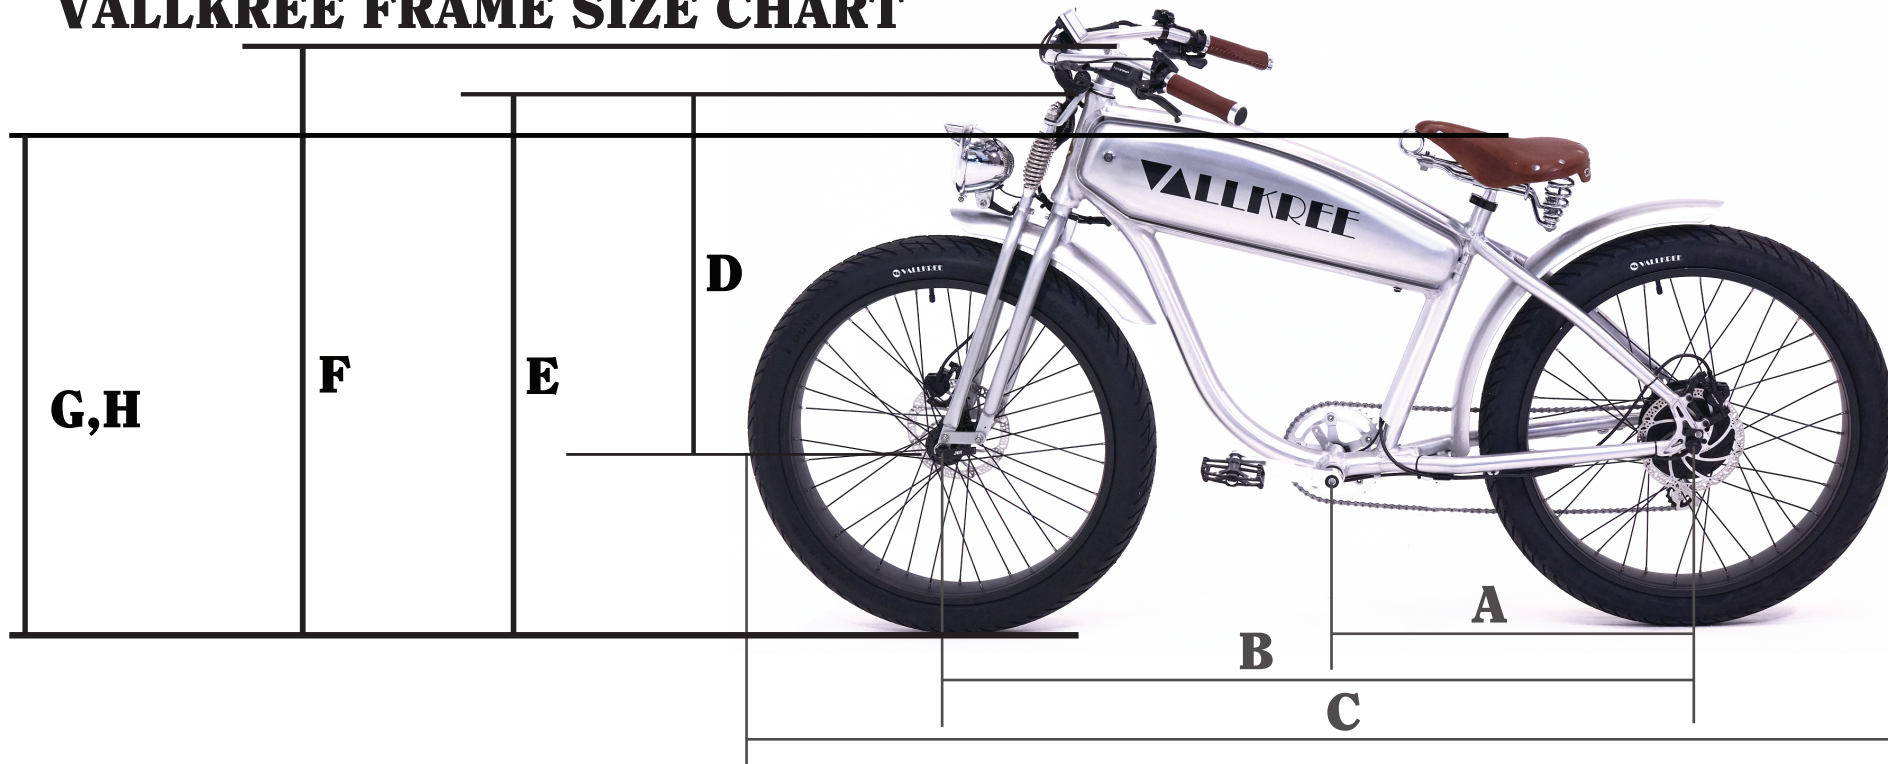

# VALLKREE FRAME SIZE CHART

	Wheel	26inch	26inch	26inch	26inch	24inch	24inch
CODE	MODEL NAME  DESCRIPTION	THE DRIFTER	THE TERREMOTTO - SCRAMBLER	THE STREET GYPSIE - STEP THRU	THE MECHANISM - TWIN MOTOR 26inch	THE MECHANISM - TWIN MOTOR	THE YAKUZA - MINI DRIFTER
			THE SPIRIT HORSE - BELT DRIVE			THE MOONDOG -	
			THE BODHI - SURF BIKE			THE WARCHILD - DRAGSTER -	
<b>A</b>	Rear axle to Bottom bracket	60cm	57cm	48cm	61cm	58cm	58cm
<b>B</b>	Rear axle to Front axle	128cm	122cm	120cm	126cm	127cm	124cm
<b>C</b>	Total length	195cm	191cm	190cm	197cm	193cm	192cm
<b>D</b>	Front axle to Top of the frame(=bottom of the headstem)	60cm	58cm	64cm	66cm		55cm
<b>E</b>	Ground to Top of the frame(=bottom of the headstem)	95cm	95cm	93cm	93cm	90cm	90cm
<b>F</b>	Ground to Top of the headstem	100cm	100cm	95cm	104cm	95cm	95cm
<b>G</b>	Ground to Top of the saddle with lowest possible position	84cm	84cm	79cm	84cm	79cm	79cm
<b>H</b>	Ground to Top of the saddle with highest possible position	104cm	104cm	97cm	104cm	N/A	97cm