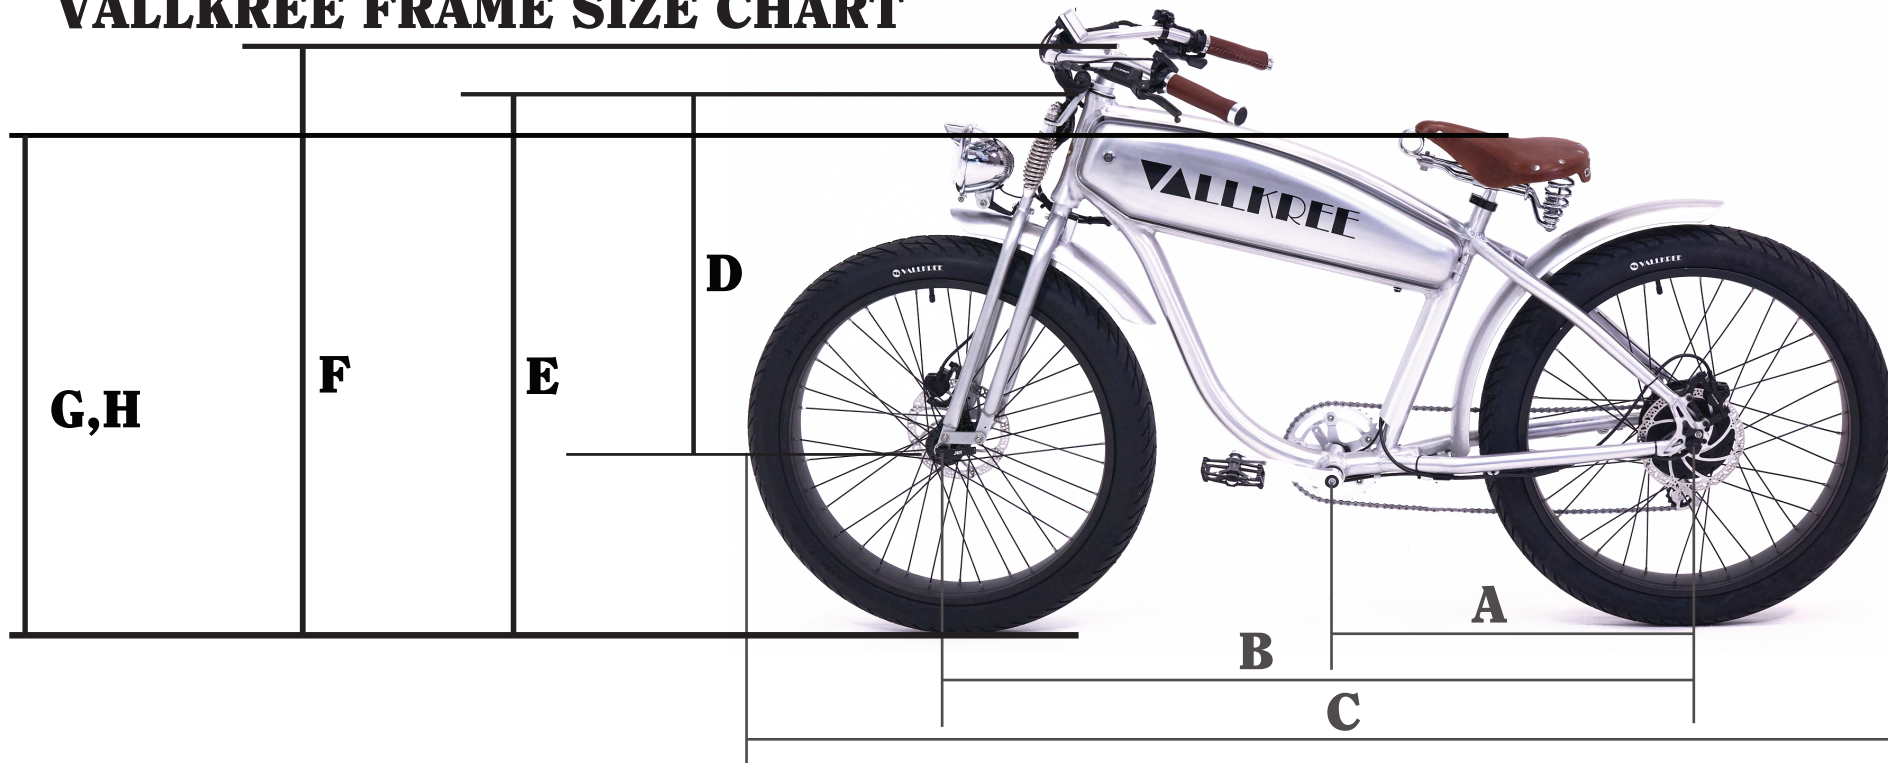

# VALLKREE FRAME SIZE CHART

	Wheel	26inch	26inch	24inch	24inch
<b>CODE</b>	<b>MODEL NAME</b>	<b>THE DRIFTER</b>	<b>THE TERREMOTTO - SCRAMBLER</b>	<b>THE MECHANISM - TWIN MOTOR</b>	<b>THE YAKUZA - MINI DRIFTER</b>
			<b>THE SPIRIT HORSE - BELT DRIVE</b>	<b>THE MOONDOG -</b>	
			<b>THE BODHI - SURF BIKE</b>	<b>THE WARCHILD - DRAGSTER -</b>	
	<b>DESCRIPTION</b>				
<b>A</b>	Rear axle to Bottom bracket	60cm	57cm	58cm	58cm
<b>B</b>	Rear axle to Front axle	128cm	122cm	127cm	124cm
<b>C</b>	Total length	195cm	191cm	193cm	192cm
<b>D</b>	Front axle to Top of the frame(=bottom of the headstem)	60cm	58cm		55cm
<b>E</b>	Ground to Top of the frame(=bottom of the headstem)	95cm	95cm	90cm	90cm
<b>F</b>	Ground to Top of the headstem	100cm	100cm	95cm	95cm
<b>G</b>	Ground to Top of the saddle with lowest possible position	84cm	84cm	79cm	79cm
<b>H</b>	Ground to Top of the saddle with highest possible position	104cm	104cm	N/A	97cm