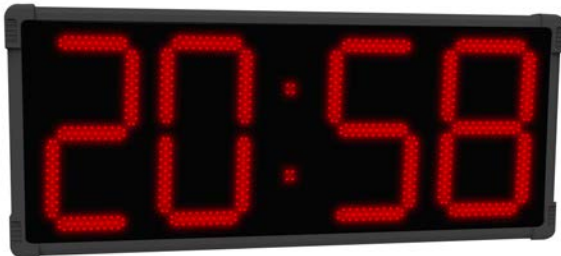

BIGTIMECLOCKS®

MODEL XL-124W

12" NUMERALS LED OUTDOOR WATERPROOF WALL CLOCK

1-702 726-9030

info@bigtimeclocks.biz

www.bigtimeclocks.biz

KEY FEATURES

- Huge 12 inch LED clock. Is easily viewed up to 300ft, great for factories, businesses, school, gym, church, warehouse, etc.
- Waterproof IP65 rating
- Internal GPS for time accuracy
- Date
- Temperature
- 100000 hours LED life
- 12/24 hour operation
- Remote Control to easily change the time if necessary while clock is on the wall
- Backup internal battery (maintains settings if power is off)
- Easy installation and mounting. Brackets included

SPECIFICATIONS

- DIMENSIONS: 38" X 16.5" X 2.75"
- Power Source: 110 volt AC Adapter Powered, included.
- 1-year warranty
- Giant 12" Ultra-Bright LED Digits
- Weight: 16lbs

DESCRIPTION

Place this GIANT 12" NUMERALS WATERPROOF OUTDOOR LED CLOCK anywhere and you'll easily see the correct time from 350 feet. State of the art and top of the line quality all-around. This clock incorporates a GPS internally to keep accurate time and also displays date and temperature. The clock has ultra-bright LED's to increase visibility in any conditions. It is IP65 waterproof so it can stand direct weather. You can either hang from a ceiling with included rings or mount on a wall. Brackets/hardware are included. It has a non glare screen to maintain readability in high sunshine conditions.

Model XL-124W is perfect for any swimming pool, outside wall. factory setting, indoor/outdoor tennis, sports venue, business, school, gym, church, warehouse, etc.