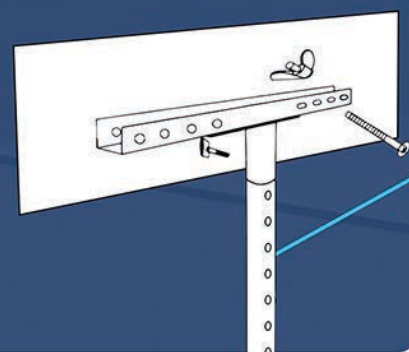

3. TRIPOD MODEL 300

AVAILABLE NOW FOR $129

For spot events such as 5K races where timing solutions are required but not in a permanent wall-mounted fashion, BigTimeClocks® has developed a proprietary tripod that offers both support and flexibility to position and easily reposition your clock as required.

The BigTimeClocks® heavy duty 7ft aluminum tripod, model 300, is designed to support our full range of extra large digital countdown clocks by connecting to the key holes located on the clocks back panel.

Model 300 supports BigTimeClocks® up to 60" in width while delivering unparalleled levels of stability that always remain safe.

Whether attending an indoor sports game, a lecture, a conference or any

outdoor training activity (dry weather only applies), BigTimeClocks® offers an extremely versatile package to meet all your timing applications.

To eliminate all power cable management constraints or need for extension cords, BigTimeClocks® can also plug directly into an external portable battery* allowing to power BigTimeClocks® countdown clocks for approximately 4 to 6 hours.

Portable timing solutions by BigTimeClocks® are the obvious choice to make your event a success!

*External battery not sold through BigTimeClocks®

> Principles of clock mounting on model 300 tripod

CROSS BAR SUPPORT

> Featured products: Models 170 and tripod model 300