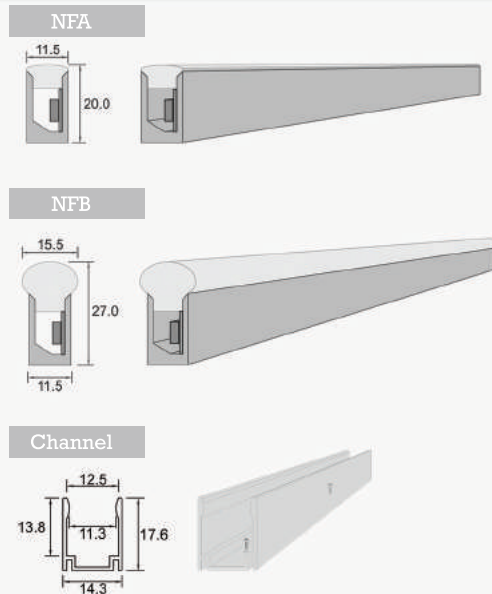

Features and Benefits

Seamless dot-free illumination
Waterproof
Easy to use

TECHNICAL SPECIFICATIONS

Input	24V DC
Power	12W/M
Density	60LED/M
SMD size	5050
Beam Angle	120°
Min Cutting	16.5CM

PHYSICAL SPECIFICATIONS

Waterproof Rating	IP68
IK Class	IK 08
Max Bend	8CM
Material	PVC-Ivory White
Standard Length	5 Meters 16.5CM to 10M

for further information or pricing please contact
moss LED or your local authorized reseller