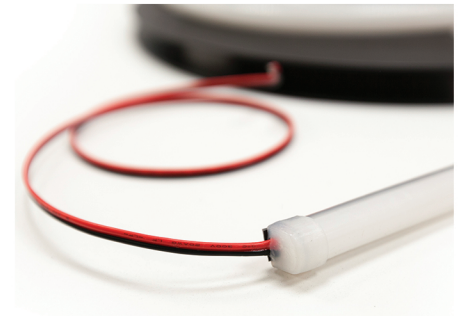

# DiffuseFlexLED

Flexible Diffused LED Tape

**Tungsten 3000K**

**Neutral 4100K**

**Daylite 5500K**

Pre-Diffused Flexible LED tape. You asked for it and now it's here! Tired of the pixelized look of our classic FlexLED tape? Our DiffuseFlexLED is the solution! Beautiful uniform look provides seamless, even output across a full 5 meters. IP67 rated for outdoor use and 35,000 hour lifespan.

Technical Information				
	3000K 4100K 5500K	<b>24</b>	<b>20</b>	<b>140</b>
Weatherproof	Color Temp.	Volts $\overline{DC}$	Watts/Meter	LEDs/Meter
<b>2835</b>	<b>11mm</b>	<b>5cm</b>	<b>1060</b>	<b>&gt;95</b>
LED Size	FPC Width	Cuttable Length	Lumens/Meter	CRI

## FEATURES

- Suitable for on-camera use, or anywhere a high-quality white light is required.
- High CRI (Colour Rendering Index) >90. No green spike or color spectrum deficiencies.
- Suitable for on-camera use, or anywhere a high-quality white light is required.
- 3M double-sided tape on the back makes installation as easy as peel-n-stick.
- Maximum recommended length in order to prevent line-loss is 10M (32').
- Controller, Power supply and Extension Cables sold separately.
- Quantity Discounts and Custom Color Temperatures available.

## Connector Options

Locking 5-Pin Male	DC Barrel	Bare Wire

Tungsten	<b>DIFUSEFLX</b>	<b>WW</b>	<b>3000</b>	<b>5M</b> or <b>10M</b>
Neutral	<b>DIFUSEFLX</b>	<b>NW</b>	<b>4100</b>	<b>5M</b> or <b>10M</b>
Daylite	<b>DIFUSEFLX</b>	<b>CW</b>	<b>5500</b>	<b>5M</b> or <b>10M</b>
	LED Type	Color Temperature	CCT	Length 5 Meters Length 10 Meters