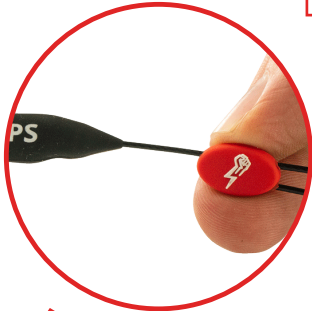

[GRIPPSGLOBAL.COM](http://GRIPPSGLOBAL.COM)

**MAX LOAD : 0.1KG/0.22LBS**  
**SAFETY GLASSES  
TETHER**

GRIPPSGLOBAL.COM

@GRIPPSGLOBAL  
f t i in

# KEY FEATURES

Silicone rubber grips that securely hold all styles of safety glasses

Premium quality wire for durability

Load rated to .1KG/.22 LBS

Adjustable length

# SPECIFICATIONS

CODE	MAX LOAD	LENGTH OPEN	LENGTH CLOSED
H10000	0.1KG / 0.22LBS	355MM / 14IN	230MM / 9IN