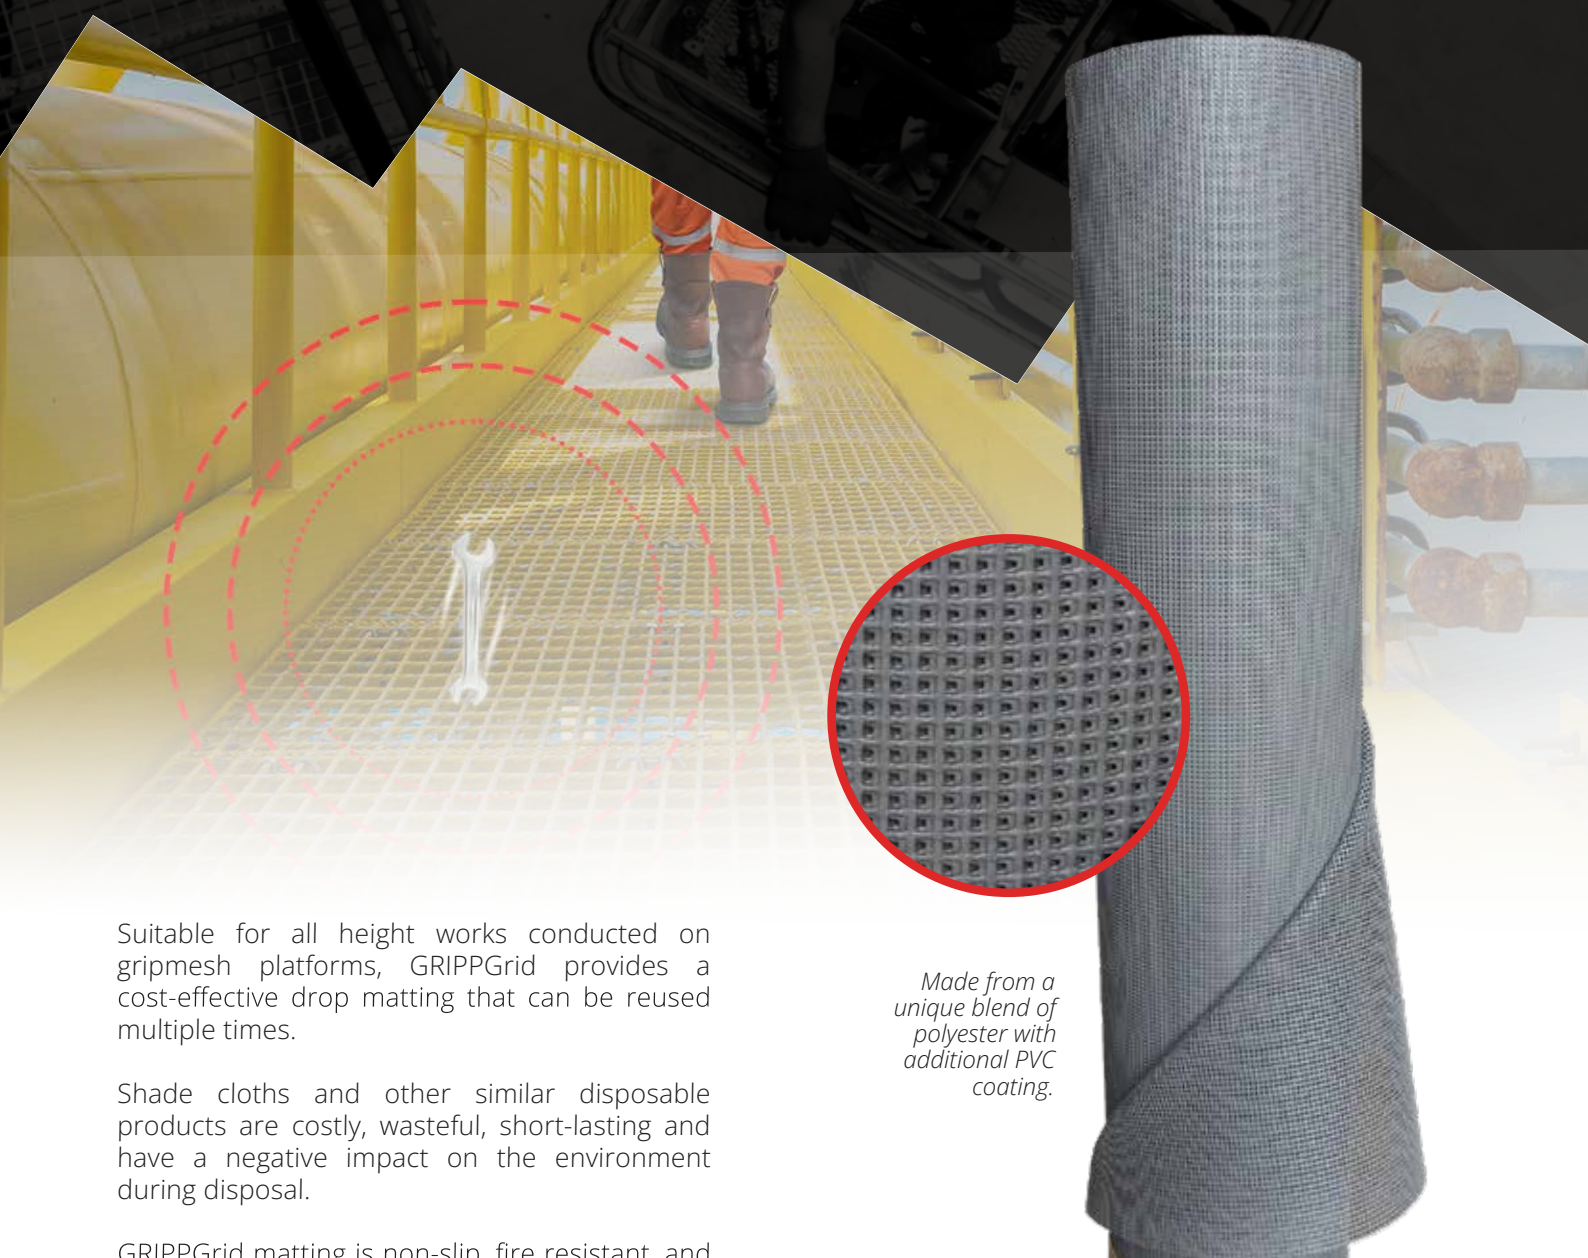

#ConquerGravity

MAX LOAD : 430 G/M²

GRIPPGRID

CODE : H01316

This heavy-duty reusable matting is designed to eliminate dropped object hazards by effectively encapsulating gridmesh platforms.

BENEFITS

Fire Resistant
AS 1530.3

Non -Slip

Compact when
rolled. Apply
quickly with ease

Re-useable job
site to job site

Shade Factor
(% approx) 71

High UV
Resistance

MAX LOAD : 430 G/M²

GRIPPGRID

CODE : H01316

GRIPPSGLOBAL.COM

@GRIPPSGLOBAL

Suitable for all height works conducted on gripmesh platforms, GRIPPGrid provides a cost-effective drop matting that can be reused multiple times.

Shade cloths and other similar disposable products are costly, wasteful, short-lasting and have a negative impact on the environment during disposal.

GRIPPGrid matting is non-slip, fire resistant, and reusable making it the ideal choice for gridmesh platform works.

Made from a unique blend of polyester with additional PVC coating.

SPECIFICATIONS

WEIGHT (G/M ²)	: 430	FUNGAL RESISTANCE	: TREATED
COLOUR	: GREY / BLACK / WHITE	FIRE RESISTANT	: AS 1530.3
ROLL SIZE (M)	: 1.87M X 26M	ELONGATION (%)	: 28 X 3
TEAR STRENGTH (N)	: 420 X 410	TENSILE STRENGTH	
LIGHT TRANSMISSION (%)	: 29	(N/50MM)	: 2776 X 2776