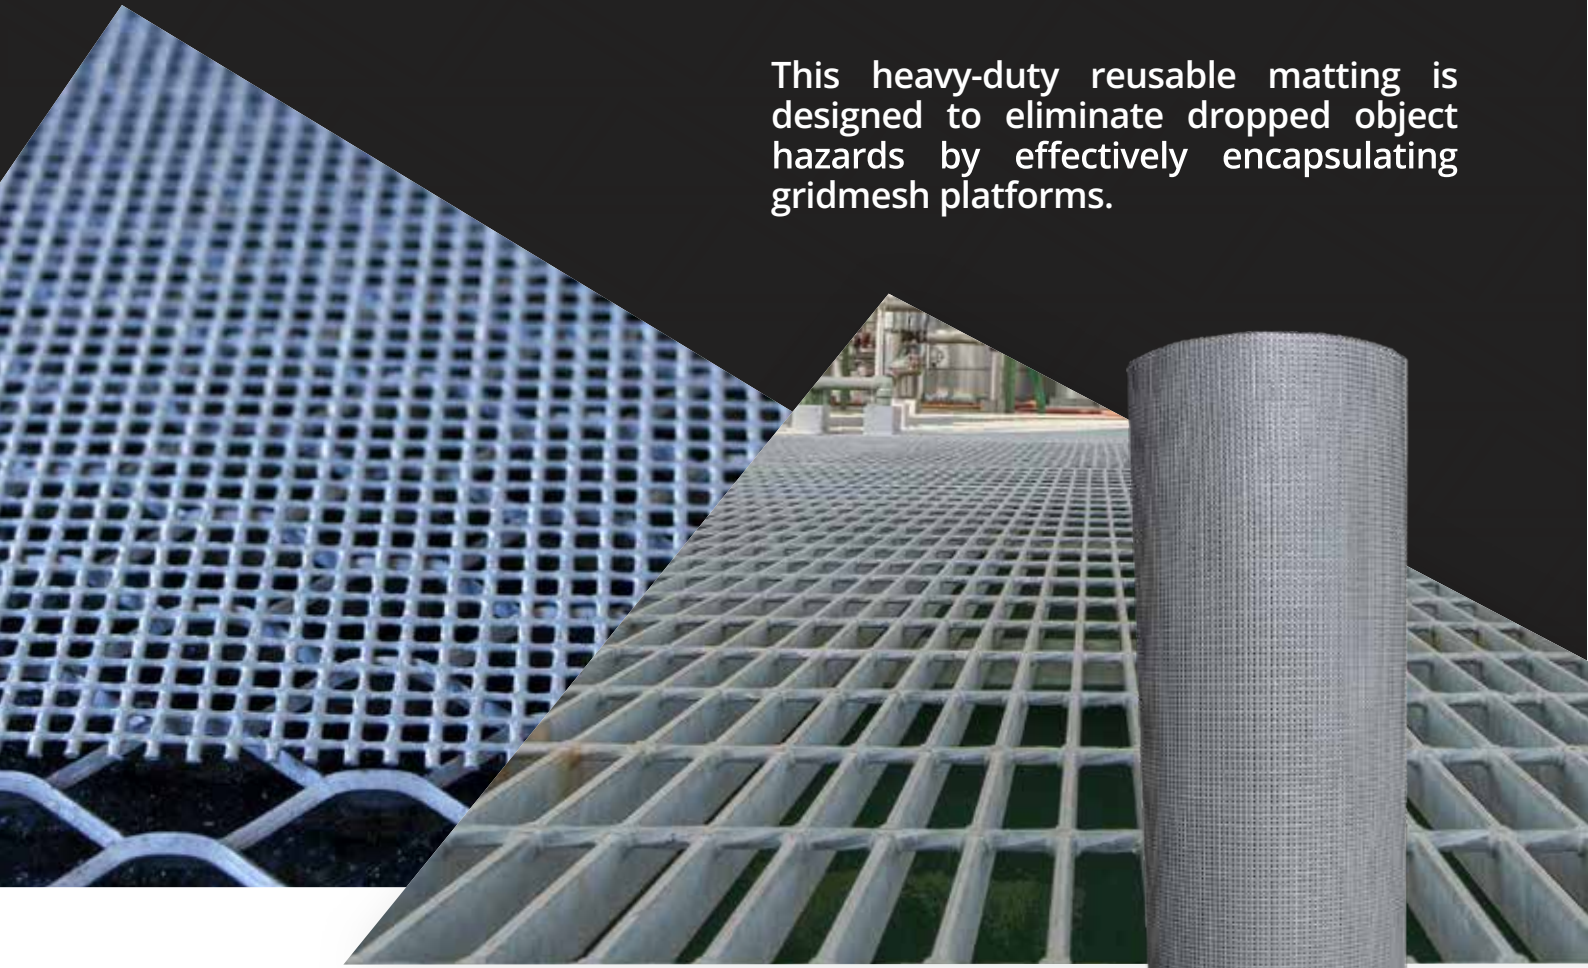

#ConquerGravity

MAX LOAD : 430 G/M²

GRIPPGRID

CODE : H01316

This heavy-duty reusable matting is designed to eliminate dropped object hazards by effectively encapsulating gridmesh platforms.

BENEFITS

Fire Resistant
AS 1530.3

Non -Slip

Compact when
rolled. Apply
quickly with ease

Re-useable job
site to job site

Shade Factor
(% approx) 71

High UV
Resistance

MAX LOAD : 430 G/M²

GRIPPGRID

CODE : H01316

GRIPPSGLOBAL.COM

@GRIPPSGLOBAL

Suitable for all height works conducted on gripmesh platforms, GRIPPGrid provides a cost-effective drop matting that can be reused multiple times.

Shade cloths and other similar disposable products are costly, wasteful, short-lasting and have a negative impact on the environment during disposal.

GRIPPGrid matting is non-slip, fire resistant, and reusable making it the ideal choice for gridmesh platform works.

Made from a unique blend of polyester with additional PVC coating.

SPECIFICATIONS

WEIGHT (G/M ²)	: 430	FUNGAL RESISTANCE	: TREATED
COLOUR	: GREY / BLACK / WHITE	FIRE RESISTANT	: AS 1530.3
ROLL SIZE (M)	: 1.87M X 26M	ELONGATION (%)	: 28 X 3
TEAR STRENGTH (N)	: 420 X 410	TENSILE STRENGTH	
LIGHT TRANSMISSION (%)	: 29	(N/50MM)	: 2776 X 2776