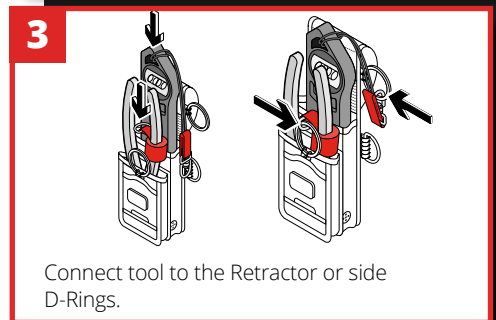

MAX LOAD (RETRACTOR):

THE LEADER IN FALLING OBJECT PREVENTION

GRIPPS.COM

KEY FEATURES

HOW TO USE

SPECIFICATIONS

SKU	MAX LOAD (D-RING)	MAX LOAD (RETRACTOR)	MAX LENGTH (RETRACTOR)
H02077	2.5KG 5.5LBS	0.7KG 1.5LBS	1.2M 47"