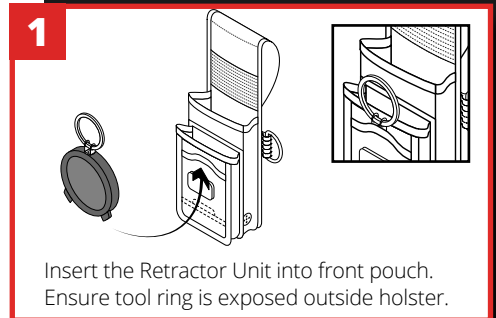

MAX LOAD (RETRACTOR):

THE LEADER IN FALLING OBJECT PREVENTION

GRIPPS.COM

KEY FEATURES

HOW TO USE

SPECIFICATIONS

SKU	MAX LOAD (D-RING)	MAX LOAD (RETRACTOR)	MAX LENGTH (RETRACTOR)
H02077	2.5KG 5.5LBS	0.7KG 1.5LBS	1.2M 47"