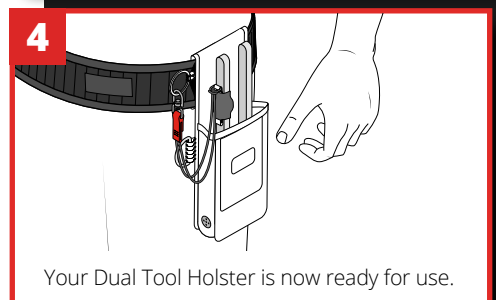

MAX LOAD (RETRACTOR):

THE LEADER IN FALLING OBJECT PREVENTION

GRIPPS.COM

KEY FEATURES

HOW TO USE

SPECIFICATIONS

SKU	MAX LOAD (D-RING)	MAX LOAD (RETRACTOR)	MAX LENGTH (RETRACTOR)
H02077	2.5KG 5.5LBS	0.7KG 1.5LBS	1.2M 47"