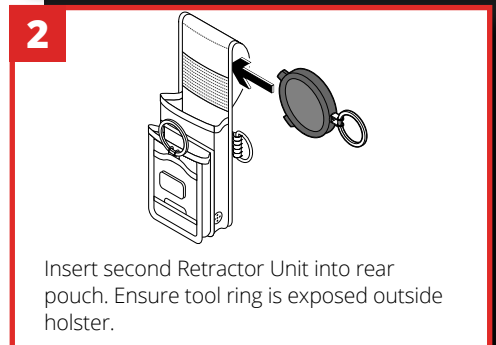

MAX LOAD (RETRACTOR):

THE LEADER IN FALLING OBJECT PREVENTION

GRIPPS.COM

KEY FEATURES

HOW TO USE

SPECIFICATIONS

SKU	MAX LOAD (D-RING)	MAX LOAD (RETRACTOR)	MAX LENGTH (RETRACTOR)
H02077	2.5KG 5.5LBS	0.7KG 1.5LBS	1.2M 47"