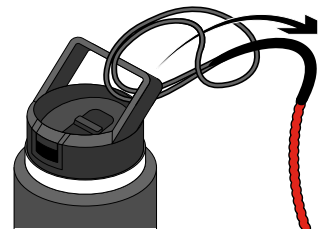

# H02020 WATER BOTTLE INSULATED STAINLESS STEEL - 750ML/25OZ

*The GRIPPS® insulated stainless steel water bottle is double-wall vacuum insulated, load-rated, and durable.*

A secure connection point on the top of the lid, this bottle can easily be connected to a tool tether or tool anchor.

## HOW TO USE

1

Fill bottle as required. Firmly secure lid by screwing closed and tighten.

2

Connect an appropriate GRIPPS® tether to the top of the bottle on the attachment point.

3

Connect tether to your desired anchor point.