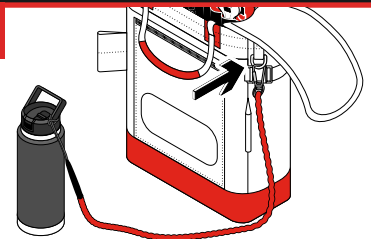

## HOW TO USE

1

Fill bottle as required. Firmly secure lid by screwing closed and tighten.

2

Connect an appropriate GRIPPS® tether to the top of the bottle on the attachment point.

3

Connect tether to your desired anchor point.