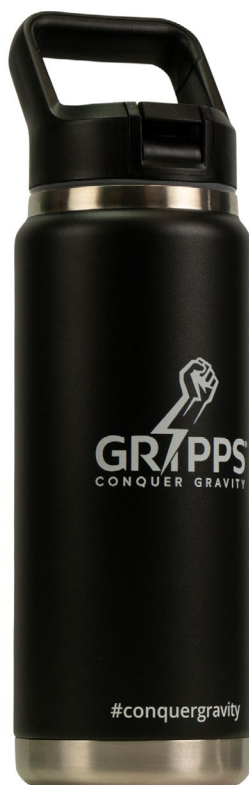

# H02020 WATER BOTTLE INSULATED STAINLESS STEEL - 750ML/25OZ

*The GRIPPS® insulated stainless steel water bottle is double-wall vacuum insulated, load-rated, and durable.*

A secure connection point on the top of the lid, this bottle can easily be connected to a tool tether or tool anchor.

**1.25** KG **2.8** LB

**MAX LOAD:**

**ENGINEERED FOR DROP PREVENTION**

[www.gripps.com](http://www.gripps.com)