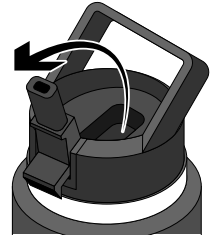

# H02020 WATER BOTTLE INSULATED STAINLESS STEEL - 750ML/25OZ

*The GRIPPS® insulated stainless steel water bottle is double-wall vacuum insulated, load-rated, and durable.*

A secure connection point on the top of the lid, this bottle can easily be connected to a tool tether or tool anchor.

**1.25** KG **2.8** LB

**MAX LOAD:**

**ENGINEERED FOR DROP PREVENTION**

[www.gripps.com](http://www.gripps.com)

## HOW TO USE

1

Fill bottle as required. Firmly secure lid by screwing closed and tighten.

2

Connect an appropriate GRIPPS® tether to the top of the bottle on the attachment point.

3

Connect tether to your desired anchor point.