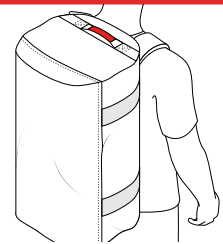

KEY FEATURES

HOW TO USE

1

Place tools or equipment inside of the bag as desired.

2

To manually transport, zip bag closed then put arms through shoulder straps. Adjust strap lengths as required.

3

MAX 20 KG

When lifting the bag, ensure zip is fully closed, and the two outer large buckles are closed. Attach a lifting hook to one of the three dedicated lifting points.

*** NEVER EXCEED MAX LOAD ***

SPECIFICATIONS