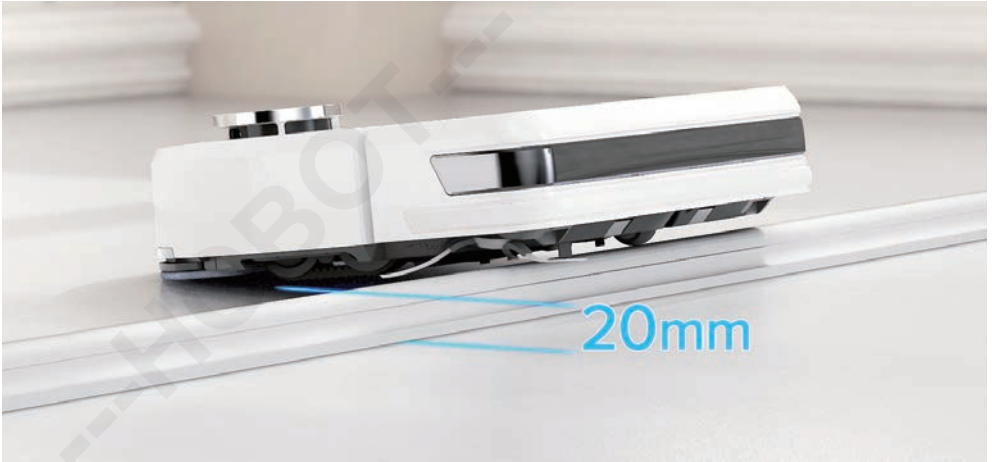

Obstacle Climbing

20mm Obstacle Climbing Ability

Dealing with various objects in the house, LEGEE-D7 can transition over up to **20mm** obstacle while letting you to decide when to climb over and when not to. Take total control of your clean!