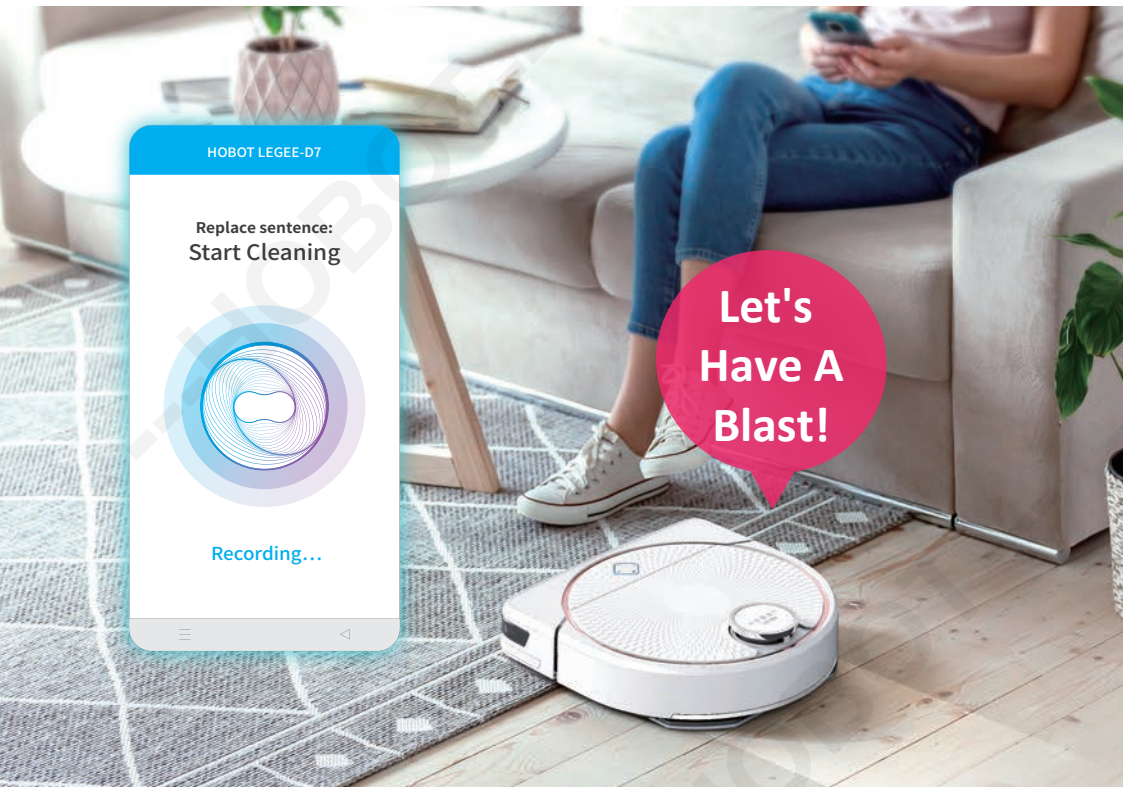

Creative Voice

Personalized Voice

Creative Voice function adds more personality to LEGEE, allowing users to replace the default voice prompt with any voice of their desire, creating more fun and interactions among family members.

Voice Control

Siri/OK Google

Through Siri or OK Google, you will be able to clean the floor anytime, anywhere you want... without lifting a finger!