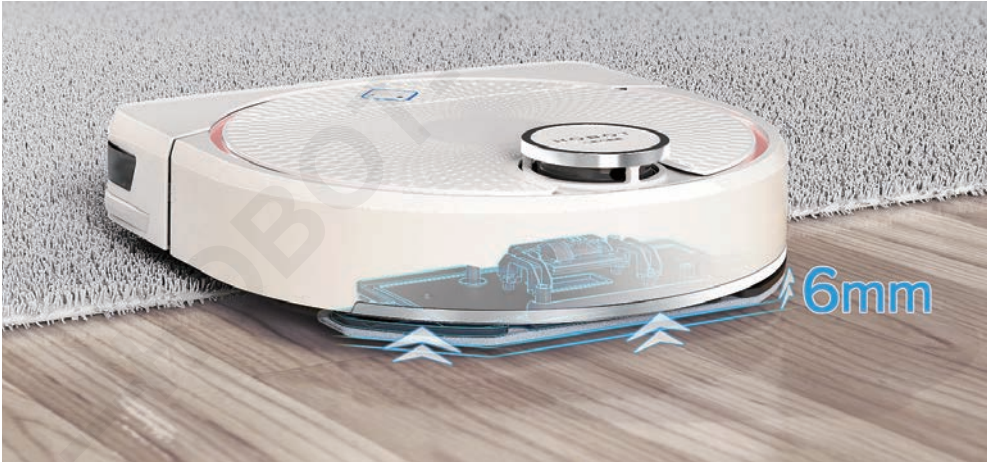

Smart Lifting Mop

6mm Above Ground

The smart lifting mop can rise up **6mm** above ground. No more shying away from carpets and floor trims!

Auto Recognition Mopping (ARM)

LEGEE knows your carpet from your hard floor.

Enjoy squeaky clean floors and dustless carpets after one single clean!