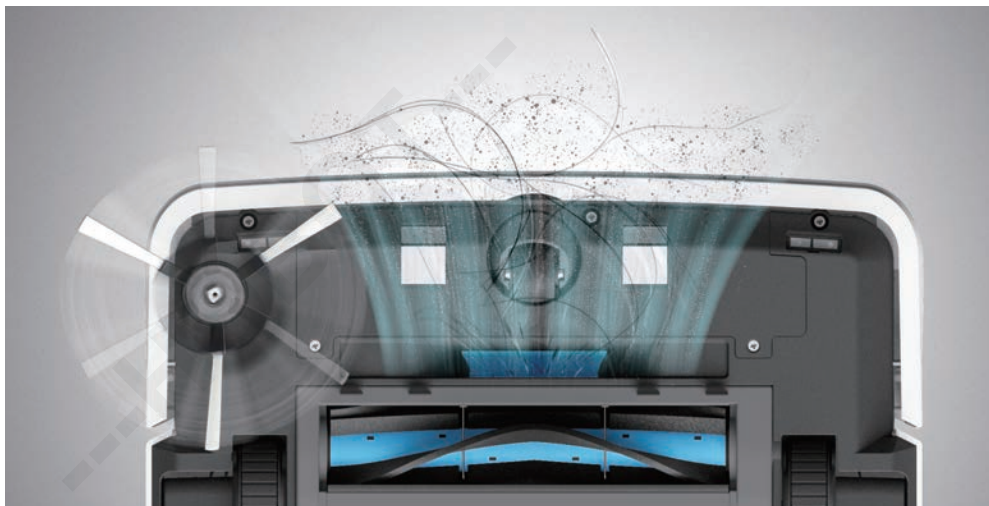

2700Pa Tangless Suction Powerful Vacuuming

Groundbreaking front suction design for instant hair suction. Forget about tangled-hair on the brushroll. The front suction has sucked it all up for you.