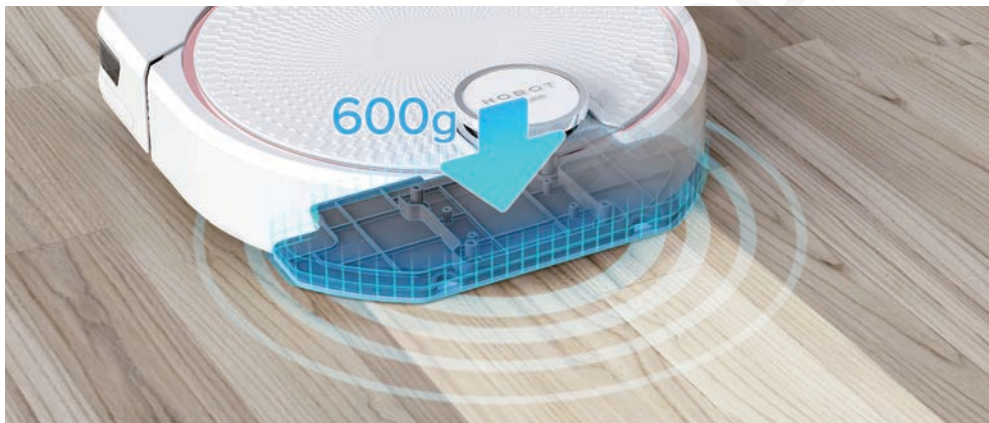

600g Mopping Force

Not just dragging the cleaning cloth around the house but mopping with real force, pressing down 600g against the floor.