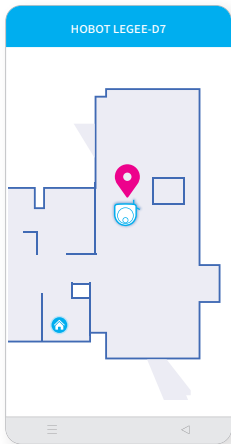

## 20mm Obstacle Climbing Ability

Dealing with various objects in the house, LEGEE-D7 can transition over up to **20mm** obstacle while letting you to decide when to climb over and when not to. Take total control of your clean!

# Full Map Positioning

LEGEE knows your home. LEGEE is able to know its location by recognizing and matching the surroundings with the existing map, anywhere, anytime!