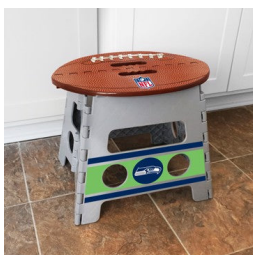

Seattle Seahawks Folding Step Stool NFL
Foot Stool - 14" x 13" SKU: 24451
$13