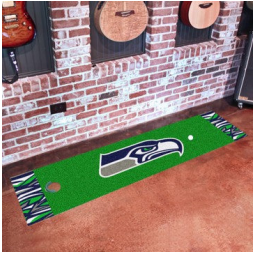

Seattle Seahawks NFL x FIT Putting Green Mat NFL Golf Accessory - 18" x 72" SKU: 23365
$24

Seattle Seahawks NFL x FIT Football Field Runner NFL Home Rug - 30" x 72" SKU: 23364
$15.5