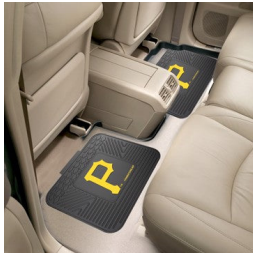

Pittsburgh Pirates Utility Mat Set MLB Back Seat Car Floor Mats - 2 Piece Set - 14" x 17" SKU: 12341
$16.5