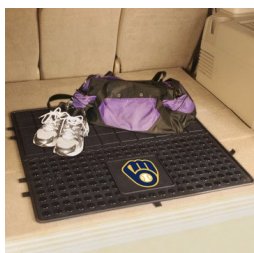

Milwaukee Brewers Cargo Mat MLB Auto Floor Mat - 31" x 31" SKU: 10883

$42