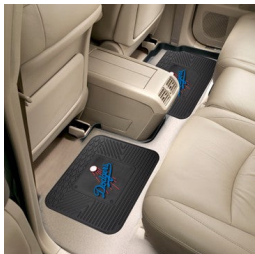

Los Angeles Dodgers Utility Mat Set MLB Back Seat Car Floor Mats - 2 Piece Set - 14" x 17" SKU: 12336
$16.5