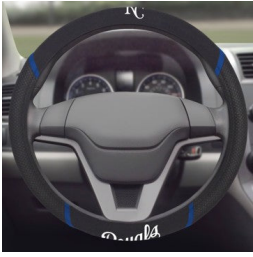

Kansas City Royals Steering Wheel Cover
MLB Universal Fit - 15" x 15" SKU: 26602

$12