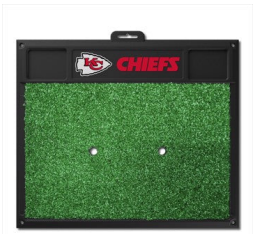

Kansas City Chiefs Golf Hitting Mat NFL
Golf Accessory - 20" x 17" SKU: 15464
$24