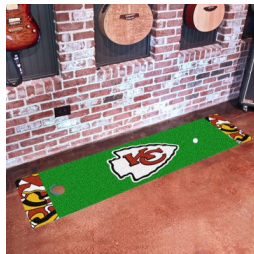

Kansas City Chiefs NFL x FIT Putting
Green Mat NFL Golf Accessory - 18" x 72"
SKU: 23293
$24